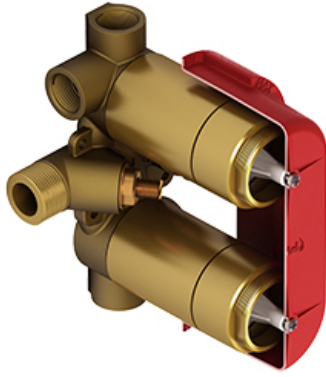

Specifications

Descriptions

- Rough only
- 3/4" inlet male NPT
- Must be supplied with minimum 3/4" PEX , 3/4" EXPANSION PEX or 1/2" copper
- Four 1/2" outlets female NPT
- Service valves
- Test cap
- TXX46XX or TXX88XX trim required to complete

Available colors

- :

Certifications

- CSA B125.1
- ASME A112.18.1
- ASSE 1016
- CMR248 Approval