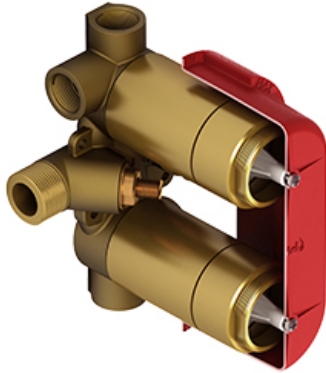

4-way no share Type T/P coaxial complete valve
GN88

Specifications

Composition

- R46 - 4-way Type T/P 3/4" coaxial valve rough
- TGN88C - 4-way no share Type T/P coaxial valve trim

Available flows

- 37 L/min, 9.8 gpm (US) 60psi
- Type TP - For use with shower heads rated at 7L/min (1.8 gpm) or higher

Certifications

- CSA B125.1
- ASME A112.18.1
- ASSE 1016
- CMR248 Approval

cUPC®

Warranty

This **Riobel Inc.** product you have purchased carries a Limited Lifetime Warranty on the chrome, PVD finish, blacks and all working parts and is guaranteed from the initial purchase date against all manufacturing defects. All other finishes, including plastic components, are guaranteed for one year. All electric and/or electronic parts are covered by a 5-year limited warranty.

Customer Service

Ontario, West Canada : 888-287-5354 Quebec, Maritimes, United States : 866-473-8442

2020.06.14

4-way Type T/P 3/4" coaxial valve rough
R46

Specifications

Descriptions

- Rough only
- 3/4" inlet male NPT
- Must be supplied with minimum 3/4" PEX , 3/4" EXPANSION PEX or 1/2" copper
- Four 1/2" outlets female NPT
- Service valves
- Test cap
- TXX46XX or TXX88XX trim required to complete