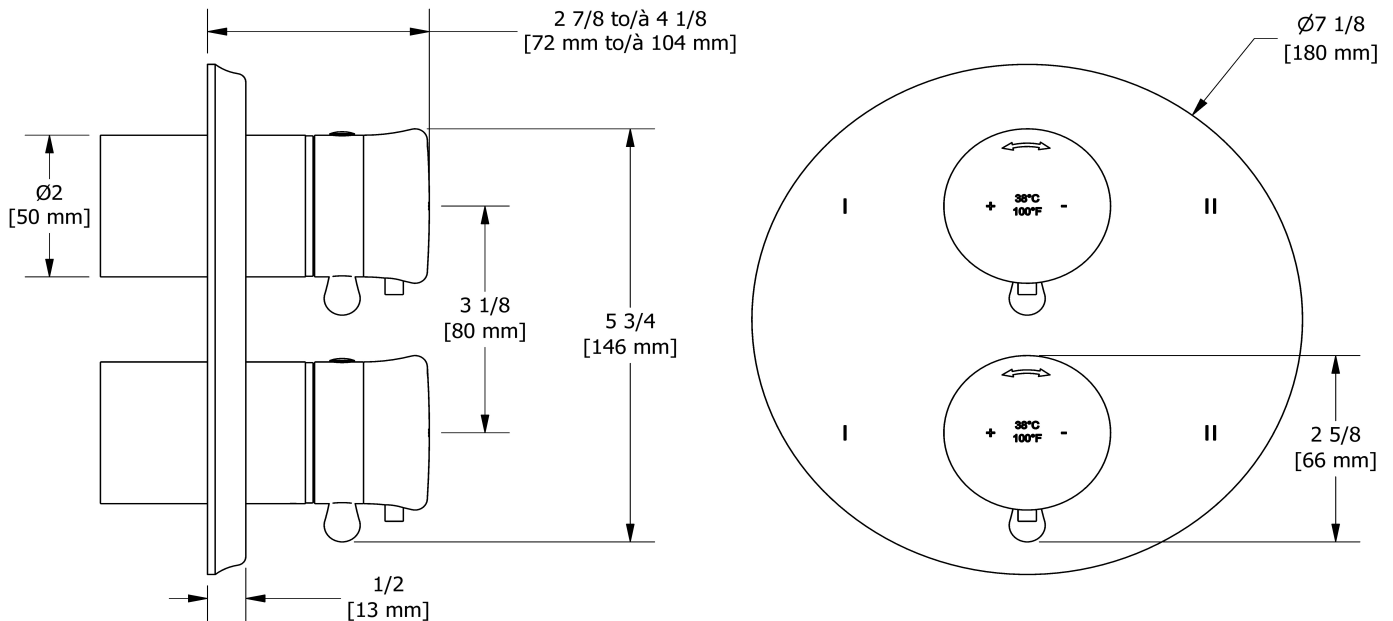

Certifications

- CSA B125.1
- ASME A112.18.1
- ASSE 1016
- CMR248 Approval

cUPC®