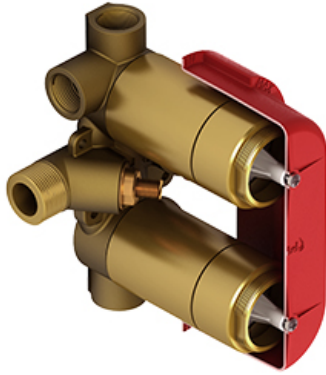

4-way no share Type T/P coaxial complete valve
GN88

Specifications

Composition

- R46 - 4-way Type T/P 3/4" coaxial valve rough
- TGN88C - 4-way no share Type T/P coaxial valve trim

Available flows

- 37 L/min, 9.8 gpm (US) 60psi
- Type TP - For use with shower heads rated at 7L/min (1.8 gpm) or higher

Certifications

- CSA B125.1
- ASME A112.18.1
- ASSE 1016
- CMR248 Approval

cUPC®

Warranty

This **Riobel Inc.** product you have purchased carries a Limited Lifetime Warranty on the chrome, PVD finish, blacks and all working parts and is guaranteed from the initial purchase date against all manufacturing defects. All other finishes, including plastic components, are guaranteed for one year. All electric and/or electronic parts are covered by a 5-year limited warranty.

Customer Service

Ontario, West Canada : 888-287-5354 Quebec, Maritimes, United States : 866-473-8442

2020.06.14

4-way Type T/P 3/4" coaxial valve rough
R46

Specifications

Descriptions

- Rough only
- 3/4" inlet male NPT
- Must be supplied with minimum 3/4" PEX , 3/4" EXPANSION PEX or 1/2" copper
- Four 1/2" outlets female NPT
- Service valves
- Test cap
- TXX46XX or TXX88XX trim required to complete