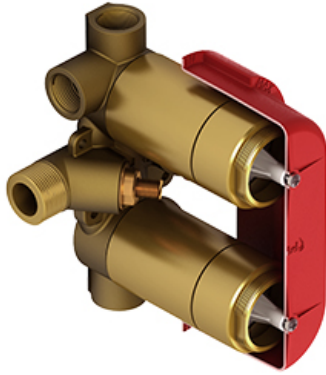

4-way no share Type T/P coaxial complete valve
GN88+

Specifications

Composition

- R46 - 4-way Type T/P 3/4" coaxial valve rough
- TGN88+C - 4-way no share Type T/P coaxial valve trim

Available colors

- C : Chrome

Available flows

- 37 L/min, 9.8 gpm (US) 60psi
- Type TP - For use with shower heads rated at 7L/min (1.8 gpm) or higher

Certifications

- CSA B125.1
- ASME A112.18.1
- ASSE 1016
- CMR248 Approval

cUPC®

Warranty

Customer Service

Ontario, West Canada : 888-287-5354 Quebec, Maritimes, United States : 866-473-8442

2020.06.14

4-way Type T/P 3/4" coaxial valve rough
R46

Specifications

Descriptions

- Rough only
- 3/4" inlet male NPT
- Must be supplied with minimum 3/4" PEX , 3/4" EXPANSION PEX or 1/2" copper
- Four 1/2" outlets female NPT
- Service valves
- Test cap
- TXX46XX or TXX88XX trim required to complete