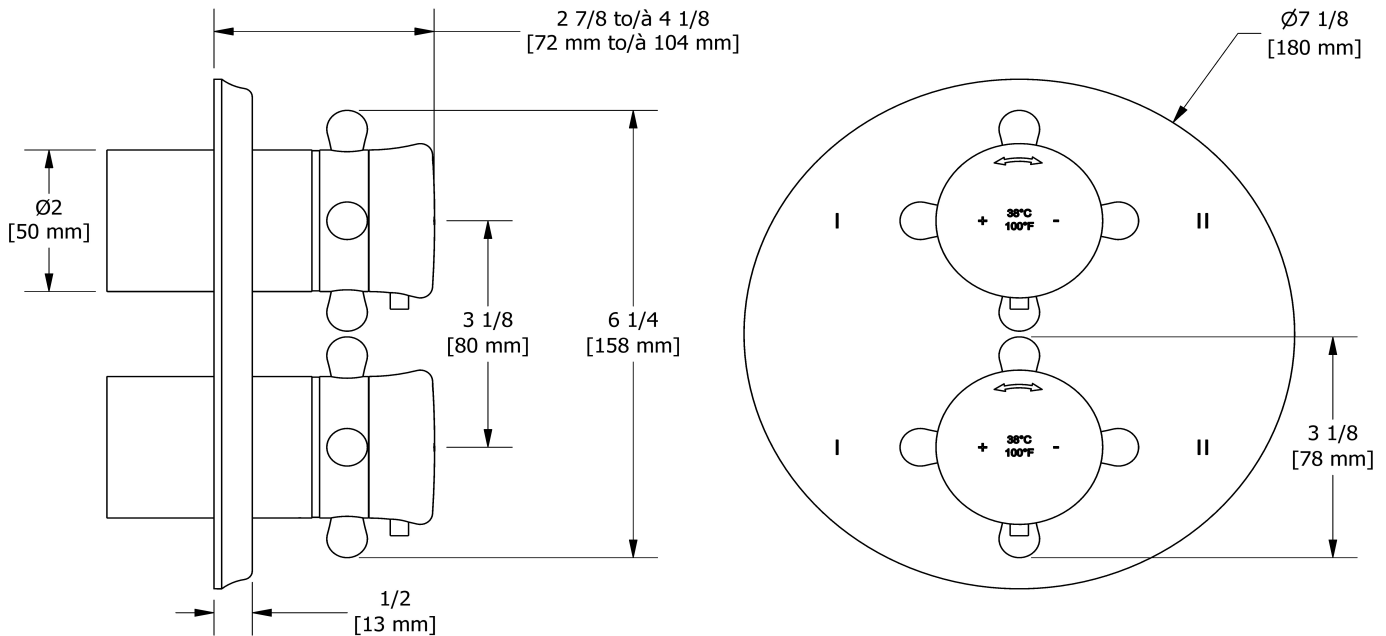

Certifications

- CSA B125.1
- ASME A112.18.1
- ASSE 1016
- CMR248 Approval

cUPC®