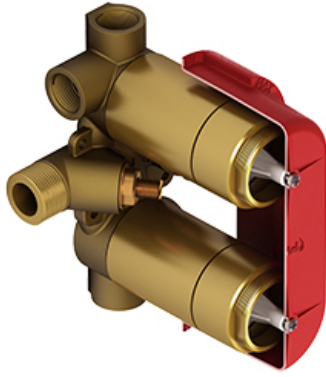

4-way no share Type T/P coaxial complete valve
GN88+

Specifications

Composition

- R46 - 4-way Type T/P 3/4" coaxial valve rough
- TGN88+C - 4-way no share Type T/P coaxial valve trim

Available colors

- C : Chrome

Available flows

- 37 L/min, 9.8 gpm (US) 60psi
- Type TP - For use with shower heads rated at 7L/min (1.8 gpm) or higher

Certifications

- CSA B125.1
- ASME A112.18.1
- ASSE 1016
- CMR248 Approval

cUPC®

Warranty

Customer Service

Ontario, West Canada : 888-287-5354 Quebec, Maritimes, United States : 866-473-8442

2020.06.14

4-way Type T/P 3/4" coaxial valve rough
R46

Specifications

Descriptions

- Rough only
- 3/4" inlet male NPT
- Must be supplied with minimum 3/4" PEX , 3/4" EXPANSION PEX or 1/2" copper
- Four 1/2" outlets female NPT
- Service valves
- Test cap
- TXX46XX or TXX88XX trim required to complete