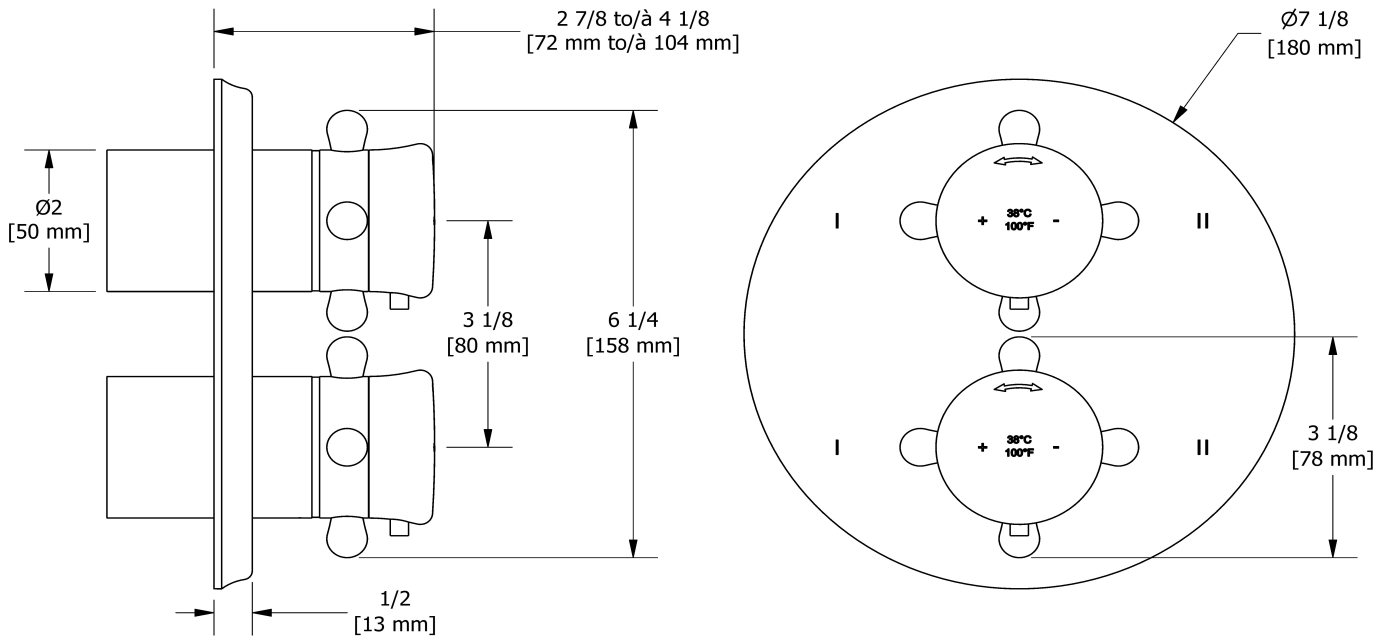

Certifications

- CSA B125.1
- ASME A112.18.1
- ASSE 1016
- CMR248 Approval

cUPC®