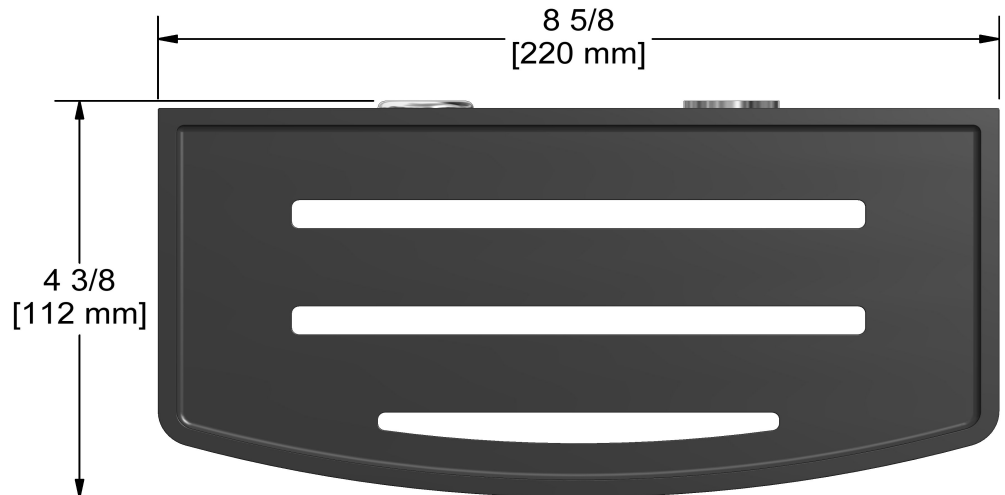

Sizes, models and finishes may differ from those presented.

Warranty

This **Riobel Inc.** product you have purchased carries a Limited Lifetime Warranty on the chrome, PVD finish, blacks and all working parts and is guaranteed from the initial purchase date against all manufacturing defects. All other finishes, including plastic components, are guaranteed for one year. All electric and/or electronic parts are covered by a 5-year limited warranty.

Customer Service

Ontario, West Canada : 888-287-5354 Quebec, Maritimes, United States : 866-473-8442