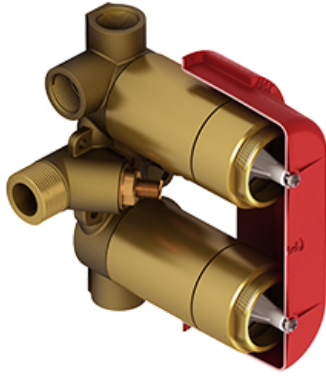

Customer Service

Ontario, West Canada : 888-287-5354 Quebec, Maritimes, United States : 866-473-8442

2020.06.13

4-way Type T/P 3/4" coaxial valve rough
R46

Specifications

Descriptions

- Rough only
- 3/4" inlet male NPT
- Must be supplied with minimum 3/4" PEX , 3/4" EXPANSION PEX or 1/2" copper
- Four 1/2" outlets female NPT
- Service valves
- Test cap
- TXX46XX or TXX88XX trim required to complete