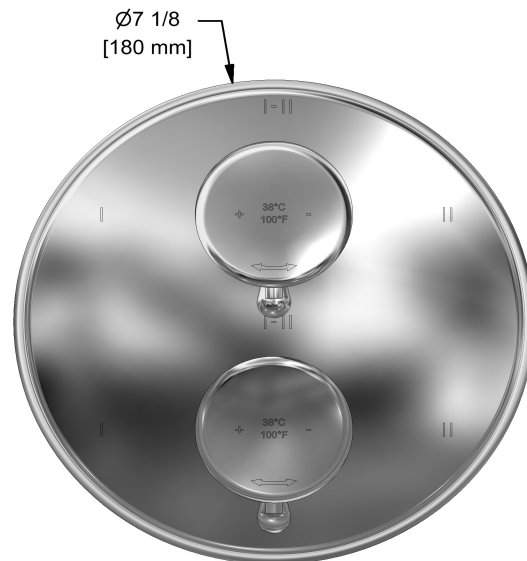

Certifications

- CSA B125.1
- ASME A112.18.1
- ASSE 1016
- CMR248 Approval

cUPC®