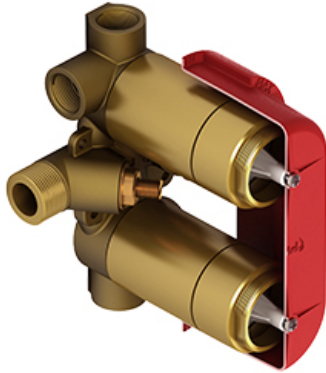

Customer Service

Ontario, West Canada : 888-287-5354 Quebec, Maritimes, United States : 866-473-8442

2020.06.13

4-way Type T/P 3/4" coaxial valve rough
R46

Specifications

Descriptions

- Rough only
- 3/4" inlet male NPT
- Must be supplied with minimum 3/4" PEX , 3/4" EXPANSION PEX or 1/2" copper
- Four 1/2" outlets female NPT
- Service valves
- Test cap
- TXX46XX or TXX88XX trim required to complete