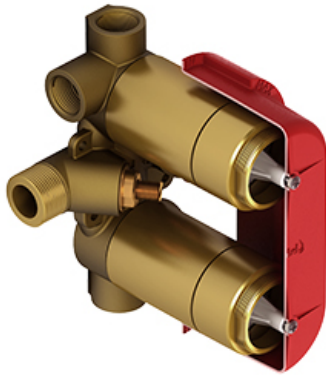

Customer Service

Ontario, West Canada : 888-287-5354 Quebec, Maritimes, United States : 866-473-8442

2020.06.13

4-way Type T/P 3/4" coaxial valve rough
R46

Specifications

Descriptions

- Rough only
- 3/4" inlet male NPT
- Must be supplied with minimum 3/4" PEX , 3/4" EXPANSION PEX or 1/2" copper
- Four 1/2" outlets female NPT
- Service valves
- Test cap
- TXX46XX or TXX88XX trim required to complete