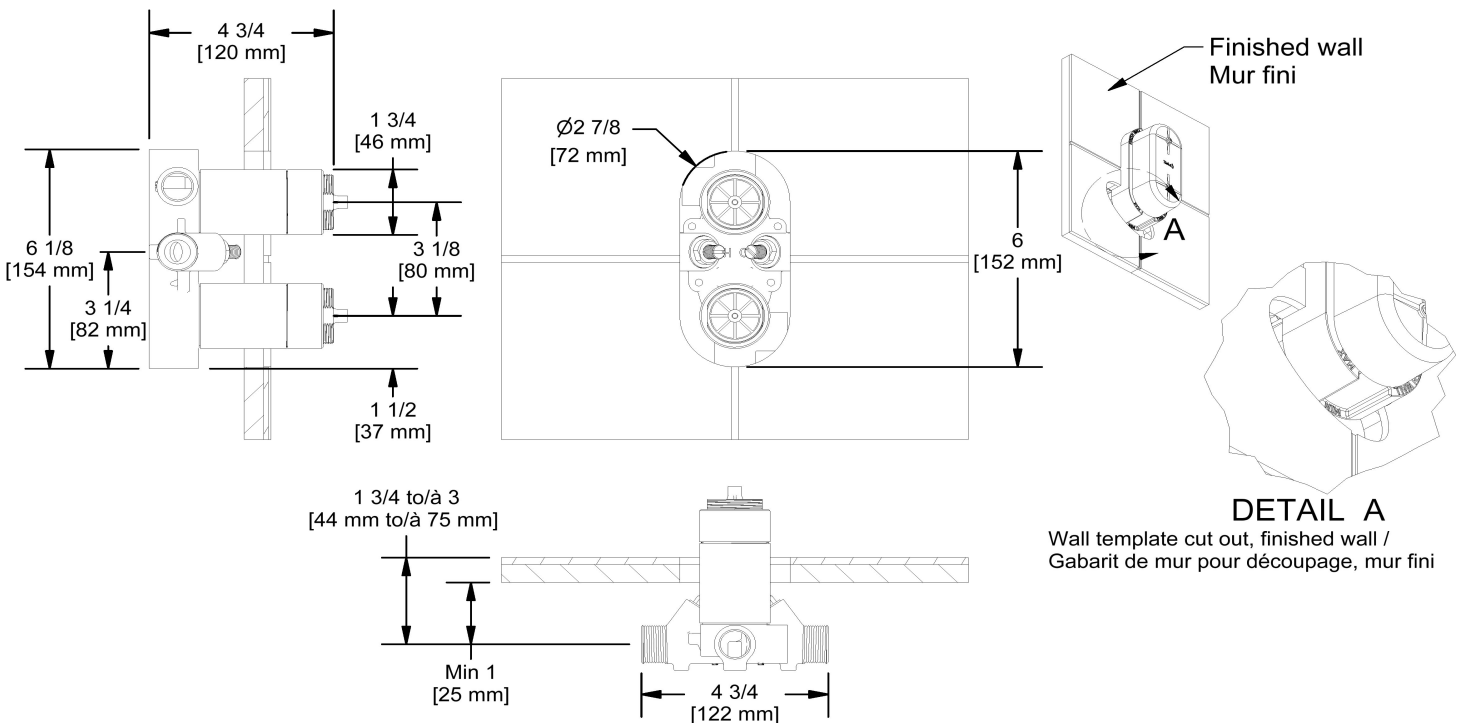

Sizes, models and finishes may differ from those presented.

Warranty

This **Riobel Inc.** product you have purchased carries a Limited Lifetime Warranty on the chrome, PVD finish, blacks and all working parts and is guaranteed from the initial purchase date against all manufacturing defects. All other finishes, including plastic components, are guaranteed for one year. All electric and/or electronic parts are covered by a 5-year limited warranty.

Customer Service

Ontario, West Canada : 888-287-5354 Quebec, Maritimes, United States : 866-473-8442