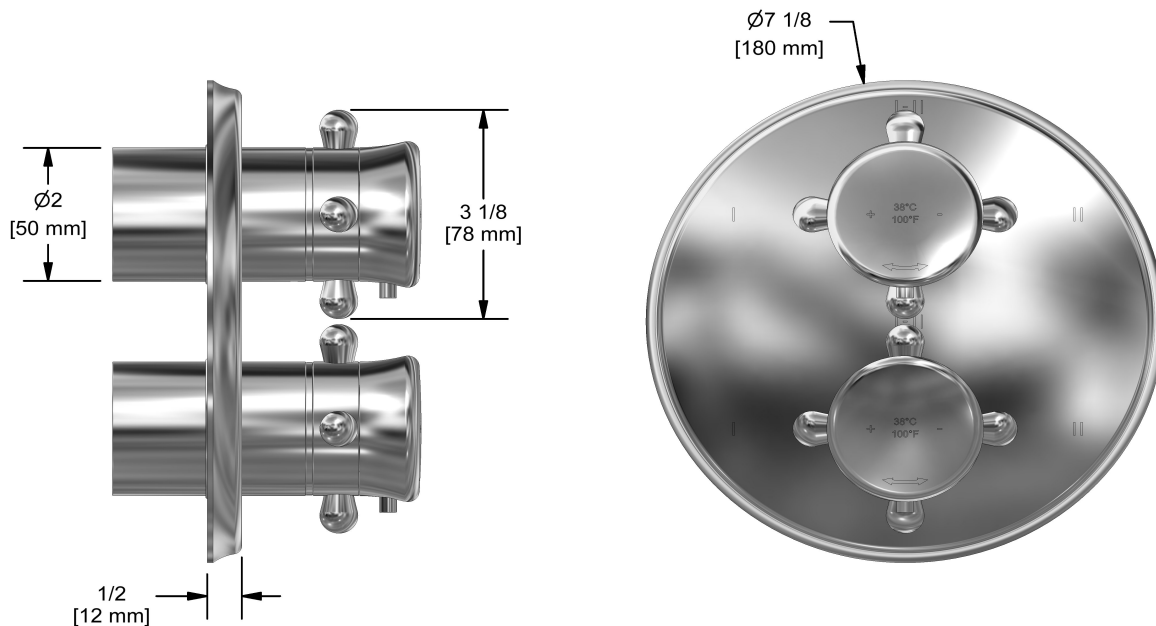

Sizes, models and finishes may differ from those presented.

Warranty

This **Riobel Inc.** product you have purchased carries a Limited Lifetime Warranty on the chrome, PVD finish, blacks and all working parts and is guaranteed from the initial purchase date against all manufacturing defects. All other finishes, including plastic components, are guaranteed for one year. All electric and/or electronic parts are covered by a 5-year limited warranty.

Customer Service

Ontario, West Canada : 888-287-5354 Quebec, Maritimes, United States : 866-473-8442

2020.06.13