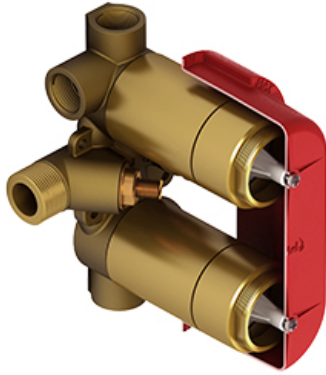

Customer Service

Ontario, West Canada : 888-287-5354 Quebec, Maritimes, United States : 866-473-8442

2020.06.13

4-way Type T/P 3/4" coaxial valve rough
R46

Specifications

Descriptions

- Rough only
- 3/4" inlet male NPT
- Must be supplied with minimum 3/4" PEX , 3/4" EXPANSION PEX or 1/2" copper
- Four 1/2" outlets female NPT
- Service valves
- Test cap
- TXX46XX or TXX88XX trim required to complete