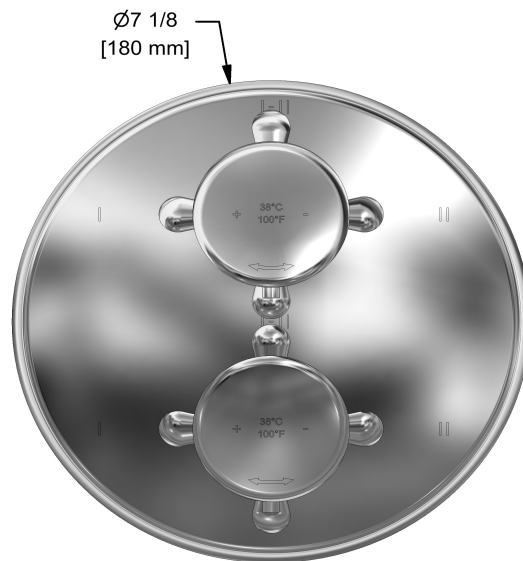

Sizes, models and finishes may differ from those presented.

Warranty

This **Riobel Inc.** product you have purchased carries a Limited Lifetime Warranty on the chrome, PVD finish, blacks and all working parts and is guaranteed from the initial purchase date against all manufacturing defects. All other finishes, including plastic components, are guaranteed for one year. All electric and/or electronic parts are covered by a 5-year limited warranty.

Customer Service

Ontario, West Canada : 888-287-5354 Quebec, Maritimes, United States : 866-473-8442

2020.06.13