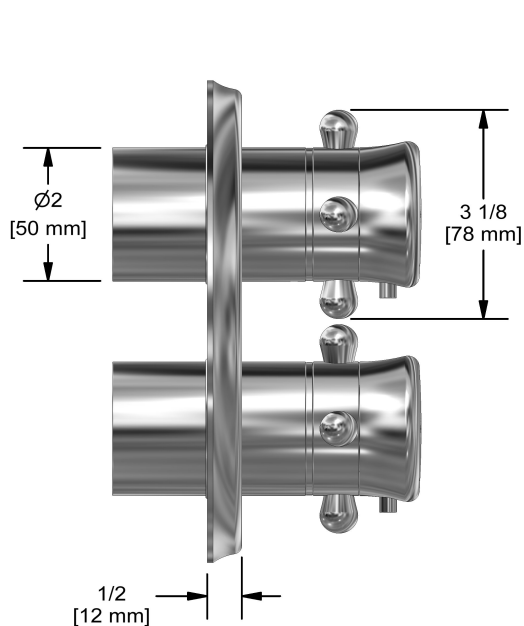

Sizes, models and finishes may differ from those presented.

Warranty

This **Riobel Inc.** product you have purchased carries a Limited Lifetime Warranty on the chrome, PVD finish, blacks and all working parts and is guaranteed from the initial purchase date against all manufacturing defects. All other finishes, including plastic components, are guaranteed for one year. All electric and/or electronic parts are covered by a 5-year limited warranty.

Customer Service

Ontario, West Canada : 888-287-5354 Quebec, Maritimes, United States : 866-473-8442

2020.06.13