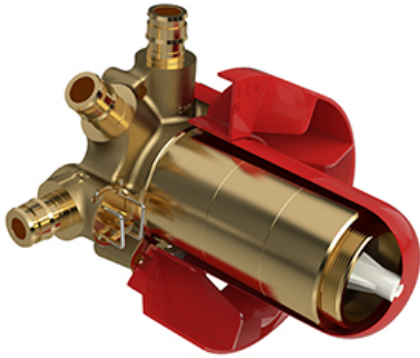

Available colors

- C : Chrome
- BN : Brushed Nickel (PVD)
- PN : Polished Nickel (PVD)

Available flows

- 24 L/min, 6.3 gpm (US) 60psi
- Type TP - For use with shower heads rated at 7L/min (1.8 gpm) or higher

Customer Service

Ontario, West Canada : 888-287-5354 Quebec, Maritimes, United States : 866-473-8442

3-way Type T/P coaxial valve rough without cartridge
 EXPANSION PEX
R45-EX

Specifications

Descriptions

- TXX45XX or TXX47XX trim required to complete
- Service valves
- Rough only
- Three 1/2" outlets EXPANSION PEX
- 1/2" inlet EXPANSION PEX
- Test cap