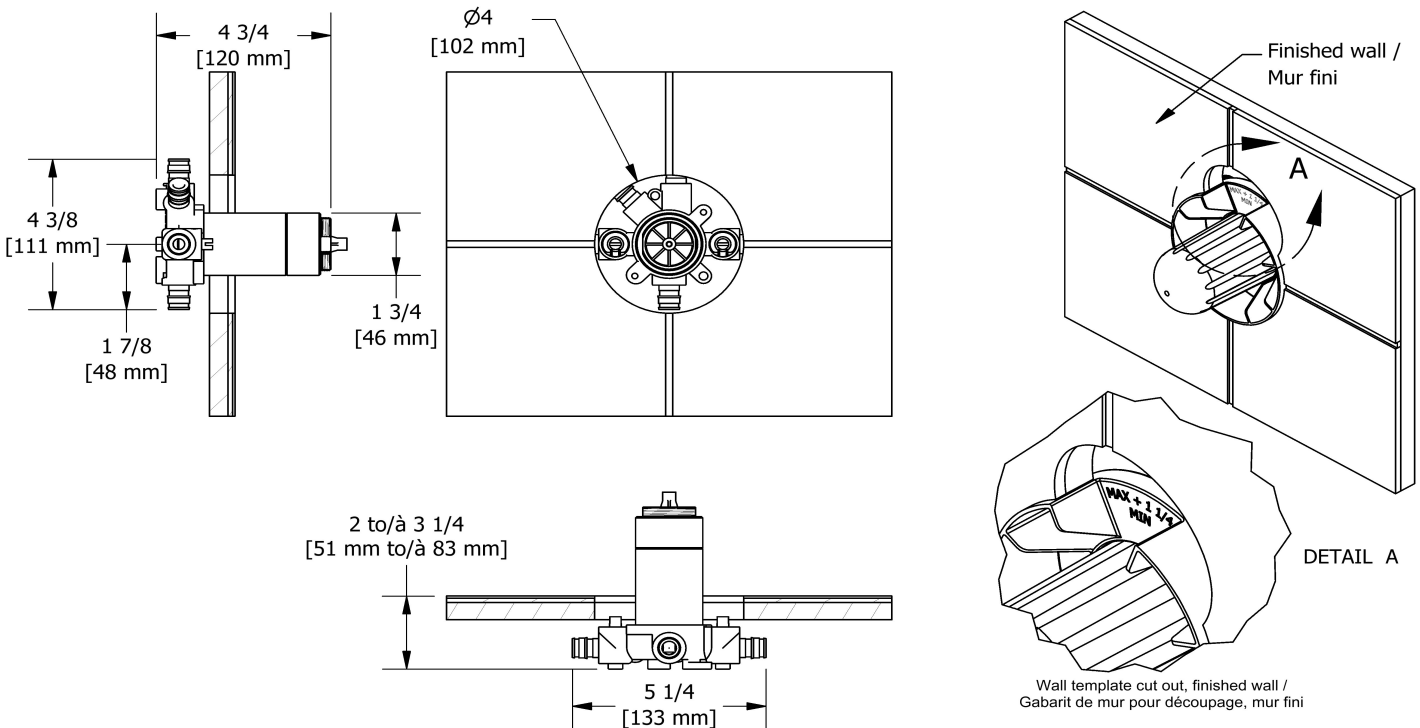

Sizes, models and finishes may differ from those presented.

Warranty

This **Riobel Inc.** product you have purchased carries a Limited Lifetime Warranty on the chrome, PVD finish, blacks and all working parts and is guaranteed from the initial purchase date against all manufacturing defects. All other finishes, including plastic components, are guaranteed for one year. All electric and/or electronic parts are covered by a 5-year limited warranty.

Customer Service

Ontario, West Canada : 888-287-5354 Quebec, Maritimes, United States : 866-473-8442