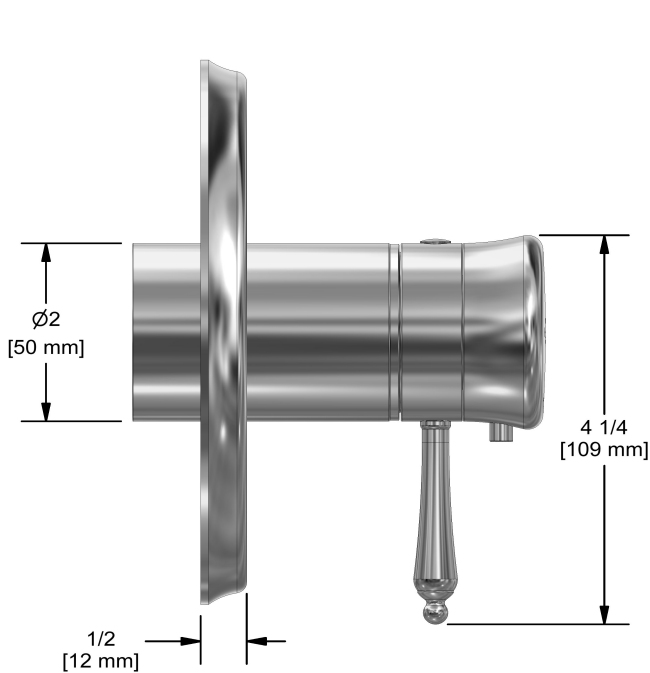

Sizes, models and finishes may differ from those presented.

Warranty

This **Riobel Inc.** product you have purchased carries a Limited Lifetime Warranty on the chrome, PVD finish, blacks and all working parts and is guaranteed from the initial purchase date against all manufacturing defects. All other finishes, including plastic components, are guaranteed for one year. All electric and/or electronic parts are covered by a 5-year limited warranty.

Customer Service

Ontario, West Canada : 888-287-5354 Quebec, Maritimes, United States : 866-473-8442