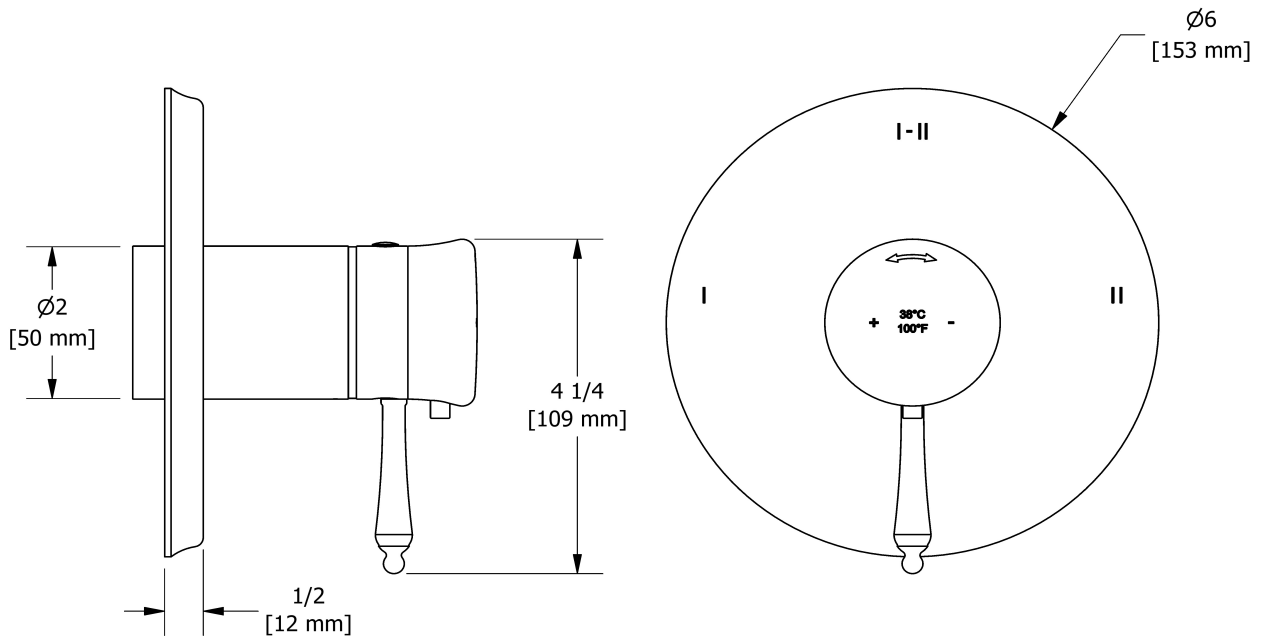

Sizes, models and finishes may differ from those presented.

Warranty

This **Riobel Inc.** product you have purchased carries a Limited Lifetime Warranty on the chrome, PVD finish, blacks and all working parts and is guaranteed from the initial purchase date against all manufacturing defects. All other finishes, including plastic components, are guaranteed for one year. All electric and/or electronic parts are covered by a 5-year limited warranty.

Customer Service

Ontario, West Canada : 888-287-5354 Quebec, Maritimes, United States : 866-473-8442