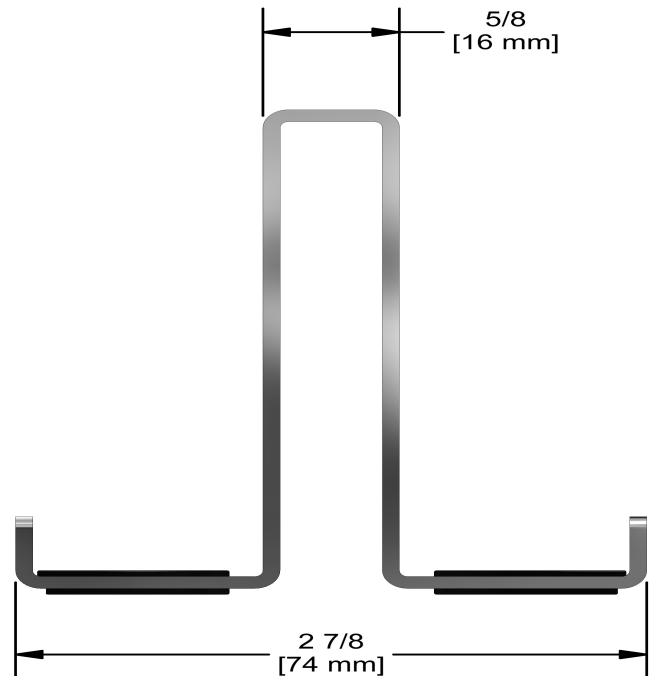

Sizes, models and finishes may differ from thoses presented.

Warranty

This **Riobel Inc.** product you have purchased carries a Limited Lifetime Warranty on the chrome, PVD finish, blacks and all working parts and is guaranteed from the initial purchase date against all manufacturing defects. All other finishes, including plastic components, are guaranteed for one year. All electric and/or electronic parts are covered by a 5-year limited warranty.

Customer Service

Ontario, West Canada : 888-287-5354 Quebec, Maritimes, United States : 866-473-8442