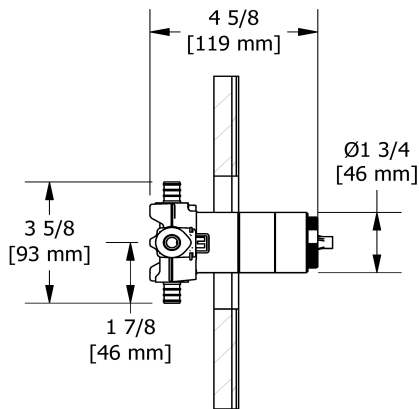

Sizes, models and finishes may differ from thoses presented.

Warranty

This **Riobel Inc.** product you have purchased carries a Limited Lifetime Warranty on the chrome, PVD finish, blacks and all working parts and is guaranteed from the initial purchase date against all manufacturing defects. All other finishes, including plastic components, are guaranteed for one year. All electric and/or electronic parts are covered by a 5-year limited warranty.

Customer Service

Ontario, West Canada : 888-287-5354 Quebec, Maritimes, United States : 866-473-8442