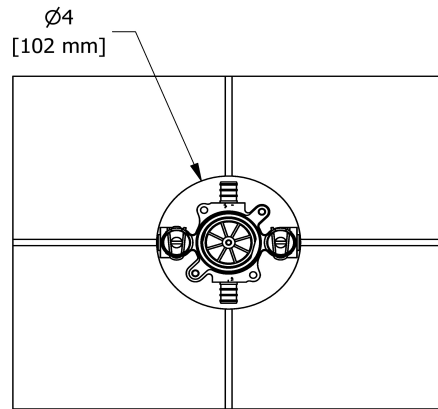

Certifications

- CSA B125.1
- ASME A112.18.1
- ASSE 1016
- CMR248 Approval

UPC®