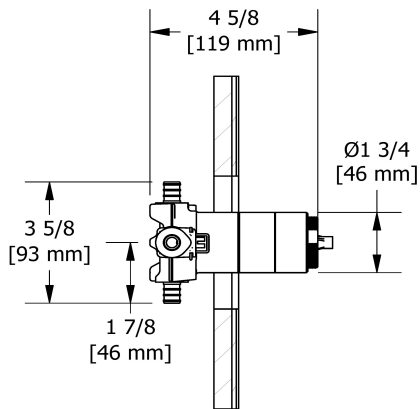

Certifications

- CSA B125.1
- ASME A112.18.1
- ASSE 1016
- CMR248 Approval

UPC®