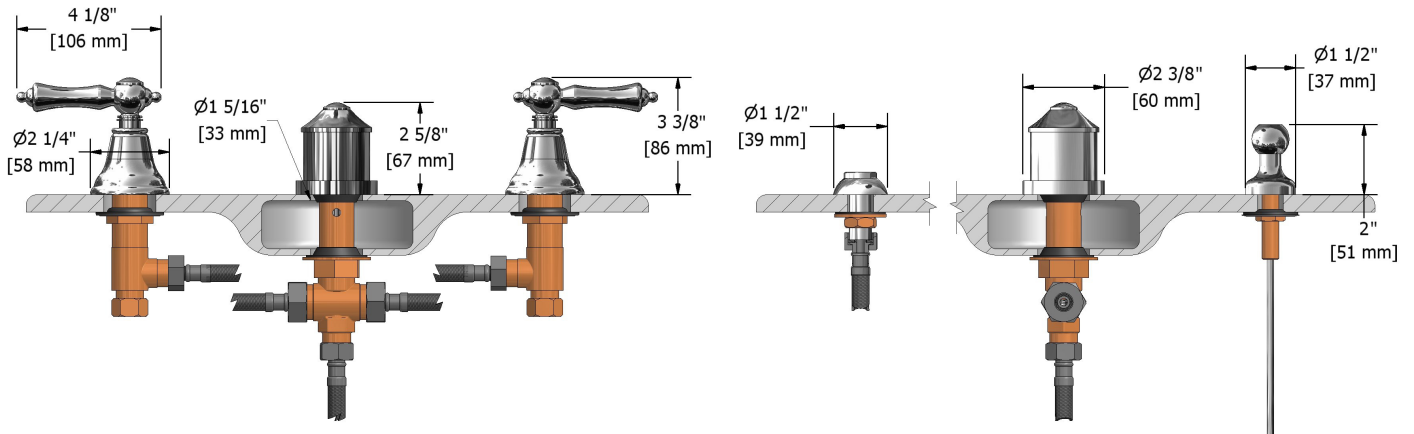

Sizes, models and finishes may differ from those presented.

Warranty

This **Riobel Inc.** product you have purchased carries a Limited Lifetime Warranty on the chrome, PVD finish, blacks and all working parts and is guaranteed from the initial purchase date against all manufacturing defects. All other finishes, including plastic components, are guaranteed for one year. All electric and/or electronic parts are covered by a 5-year limited warranty.

Customer Service

Ontario, West Canada : 888-287-5354 Quebec, Maritimes, United States : 866-473-8442