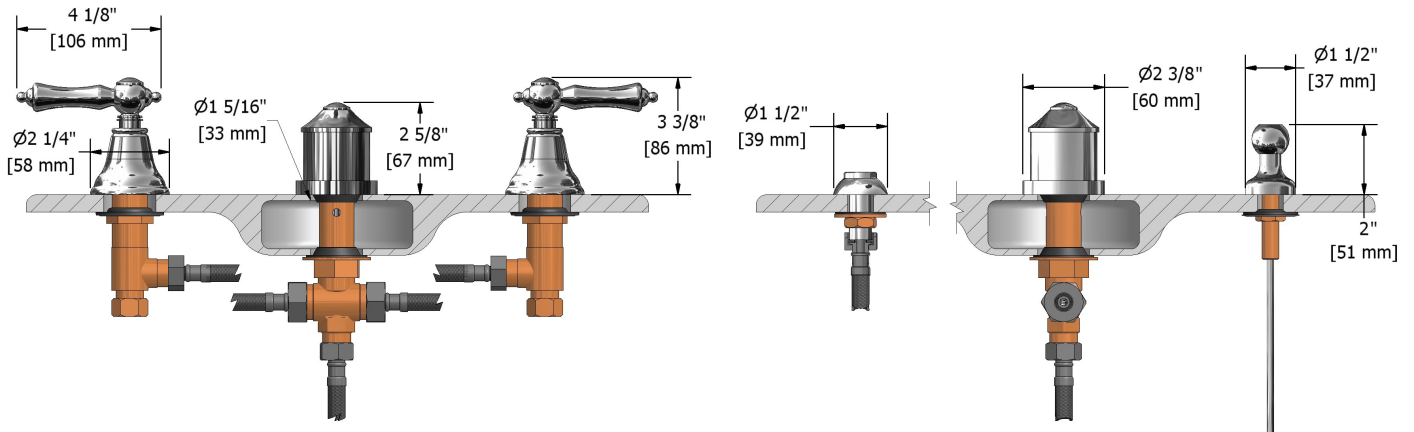

Sizes, models and finishes may differ from those presented.

Warranty

This **Riobel Inc.** product you have purchased carries a Limited Lifetime Warranty on the chrome, PVD finish, blacks and all working parts and is guaranteed from the initial purchase date against all manufacturing defects. All other finishes, including plastic components, are guaranteed for one year. All electric and/or electronic parts are covered by a 5-year limited warranty.

Customer Service

Ontario, West Canada : 888-287-5354 Quebec, Maritimes, United States : 866-473-8442

2020.06.13