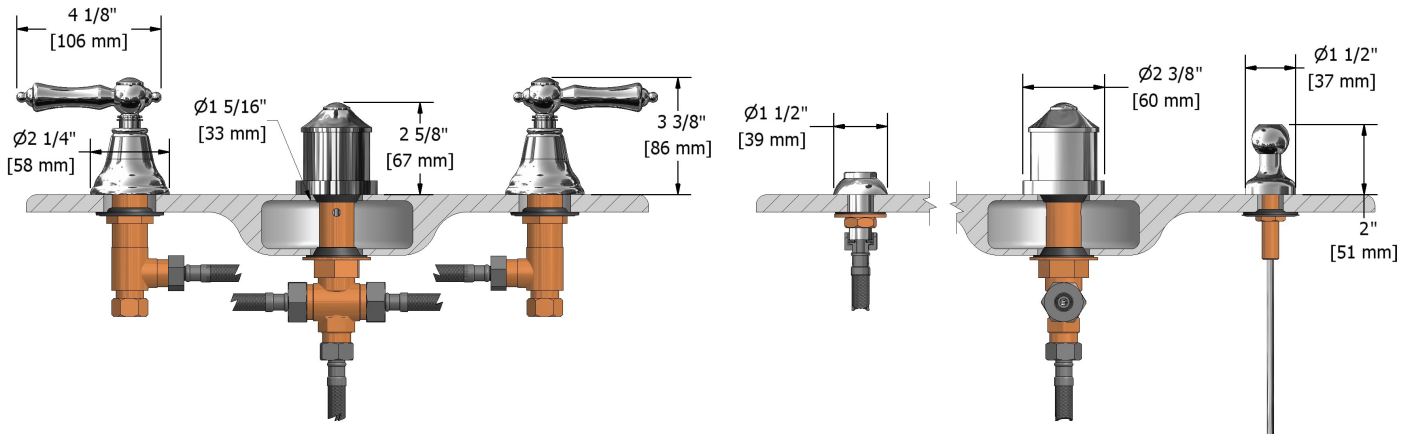

Sizes, models and finishes may differ from those presented.

Warranty

This **Riobel Inc.** product you have purchased carries a Limited Lifetime Warranty on the chrome, PVD finish, blacks and all working parts and is guaranteed from the initial purchase date against all manufacturing defects. All other finishes, including plastic components, are guaranteed for one year. All electric and/or electronic parts are covered by a 5-year limited warranty.

Customer Service

Ontario, West Canada : 888-287-5354 Quebec, Maritimes, United States : 866-473-8442

2020.06.13