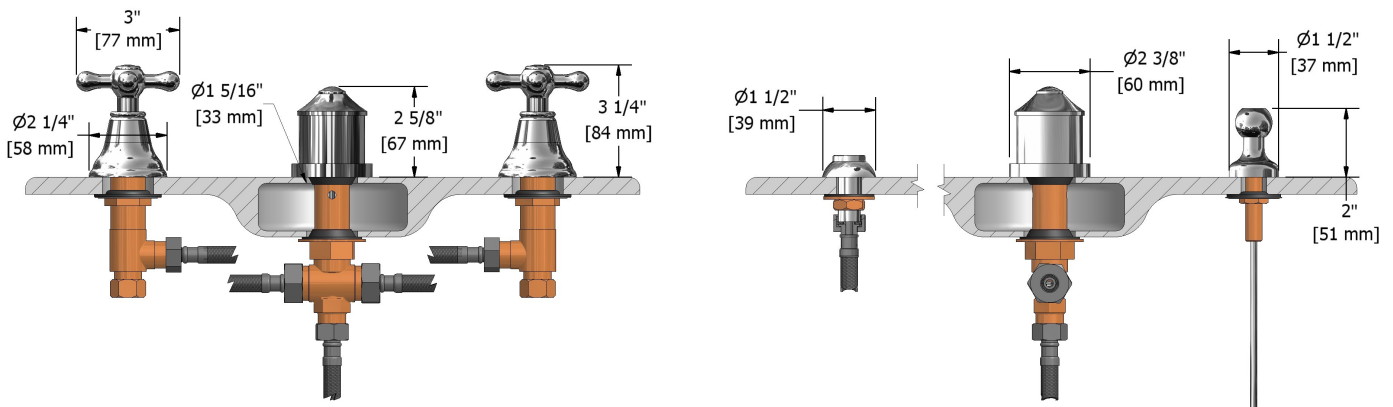

Sizes, models and finishes may differ from those presented.

Warranty

This **Riobel Inc.** product you have purchased carries a Limited Lifetime Warranty on the chrome, PVD finish, blacks and all working parts and is guaranteed from the initial purchase date against all manufacturing defects. All other finishes, including plastic components, are guaranteed for one year. All electric and/or electronic parts are covered by a 5-year limited warranty.

Customer Service

Ontario, West Canada : 888-287-5354 Quebec, Maritimes, United States : 866-473-8442