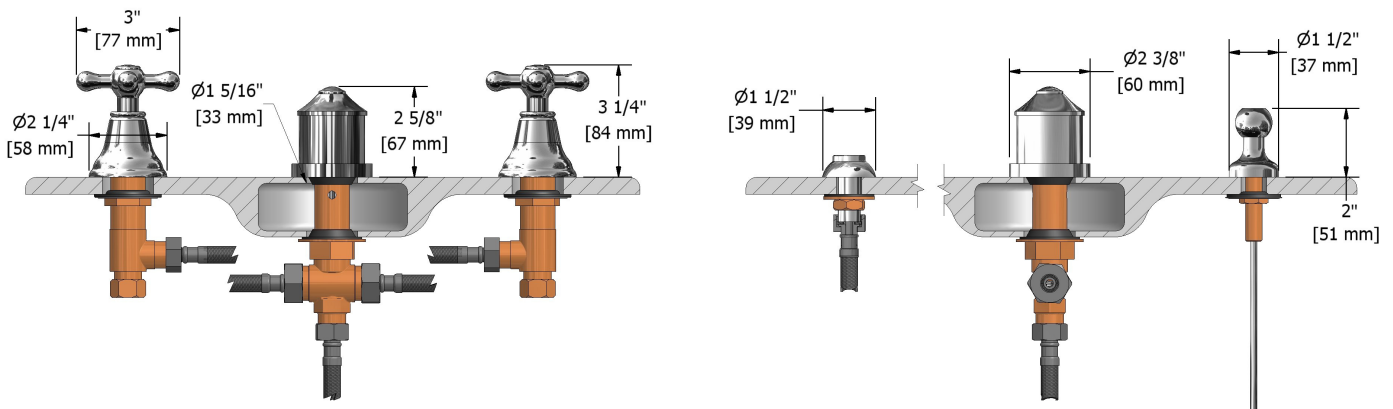

Sizes, models and finishes may differ from those presented.

Warranty

This **Riobel Inc.** product you have purchased carries a Limited Lifetime Warranty on the chrome, PVD finish, blacks and all working parts and is guaranteed from the initial purchase date against all manufacturing defects. All other finishes, including plastic components, are guaranteed for one year. All electric and/or electronic parts are covered by a 5-year limited warranty.

Customer Service

Ontario, West Canada : 888-287-5354 Quebec, Maritimes, United States : 866-473-8442