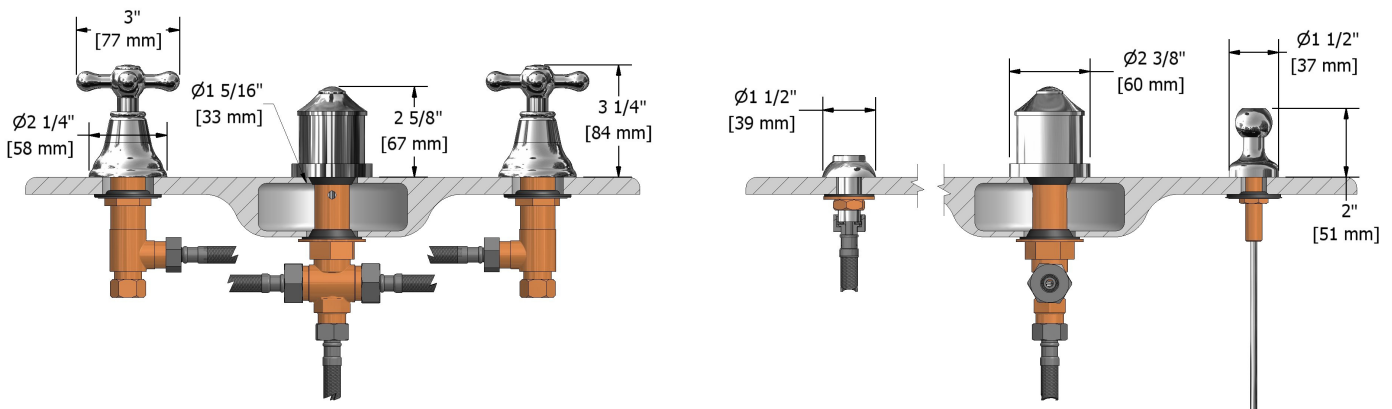

Sizes, models and finishes may differ from those presented.

Warranty

This **Riobel Inc.** product you have purchased carries a Limited Lifetime Warranty on the chrome, PVD finish, blacks and all working parts and is guaranteed from the initial purchase date against all manufacturing defects. All other finishes, including plastic components, are guaranteed for one year. All electric and/or electronic parts are covered by a 5-year limited warranty.

Customer Service

Ontario, West Canada : 888-287-5354 Quebec, Maritimes, United States : 866-473-8442