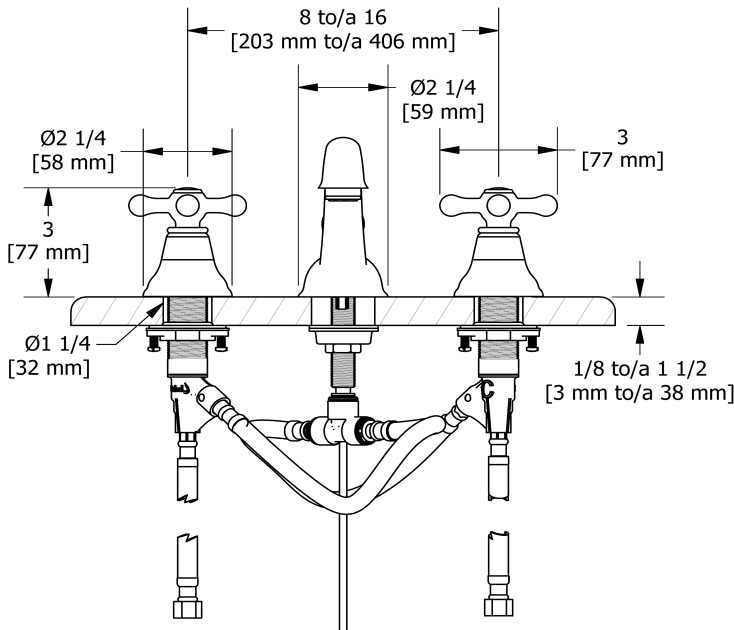

Certifications

- CSA B125.1
- NSF/ANSI standard 61 and 372
- ASME A112.18.1
- CMR248 Approval
- ADA

Sizes, models and finishes may differ from those presented.

Warranty

This **Riobel Inc.** product you have purchased carries a Limited Lifetime Warranty on the chrome, PVD finish, blacks and all working parts and is guaranteed from the initial purchase date against all manufacturing defects. All other finishes, including plastic components, are guaranteed for one year. All electric and/or electronic parts are covered by a 5-year limited warranty.

Customer Service

Ontario, West Canada : 888-287-5354 Quebec, Maritimes, United States : 866-473-8442