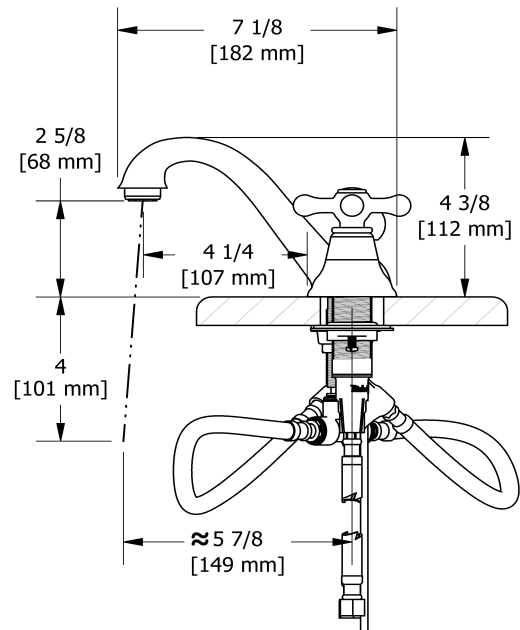

Certifications

- CSA B125.1
- NSF/ANSI standard 61 and 372
- ASME A112.18.1
- CMR248 Approval
- ADA

Sizes, models and finishes may differ from thoses presented.

Warranty

This **Riobel Inc.** product you have purchased carries a Limited Lifetime Warranty on the chrome, PVD finish, blacks and all working parts and is guaranteed from the initial purchase date against all manufacturing defects. All other finishes, including plastic components, are guaranteed for one year. All electric and/or electronic parts are covered by a 5-year limited warranty.

Customer Service

Ontario, West Canada : 888-287-5354 Quebec, Maritimes, United States : 866-473-8442