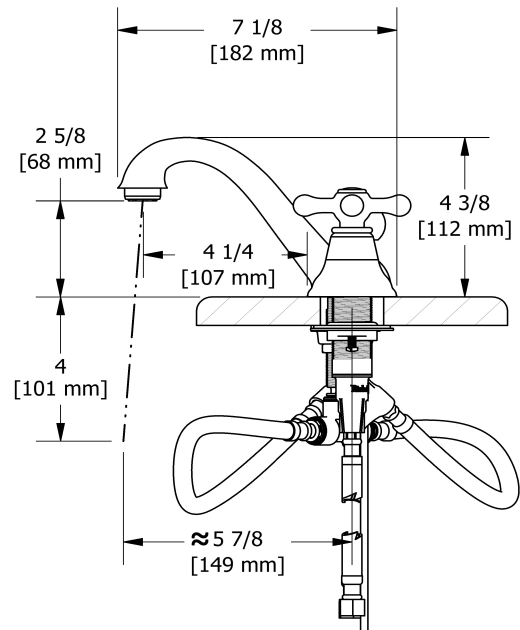

Certifications

- CSA B125.1
- NSF/ANSI standard 61 and 372
- ASME A112.18.1
- CMR248 Approval
- ADA

Sizes, models and finishes may differ from those presented.

Warranty

This **Riobel Inc.** product you have purchased carries a Limited Lifetime Warranty on the chrome, PVD finish, blacks and all working parts and is guaranteed from the initial purchase date against all manufacturing defects. All other finishes, including plastic components, are guaranteed for one year. All electric and/or electronic parts are covered by a 5-year limited warranty.

Customer Service

Ontario, West Canada : 888-287-5354 Quebec, Maritimes, United States : 866-473-8442