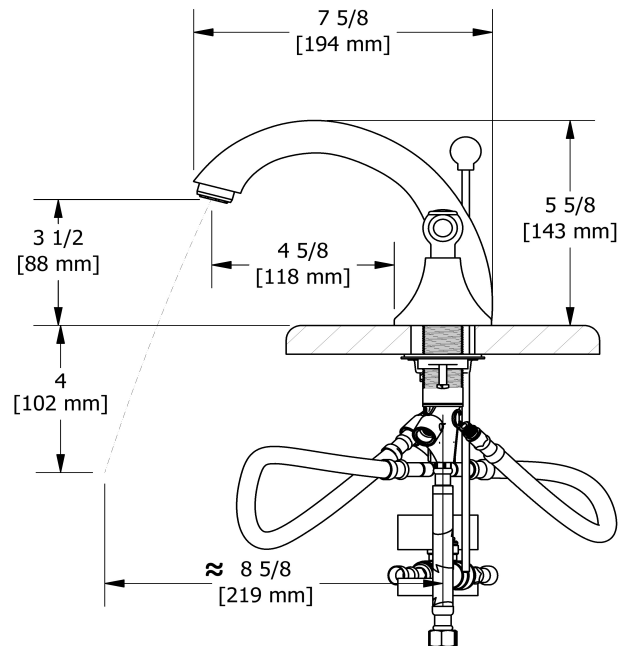

Certifications

- CSA B125.1
- NSF/ANSI standard 61 and 372
- ASME A112.18.1
- CMR248 Approval
- ADA