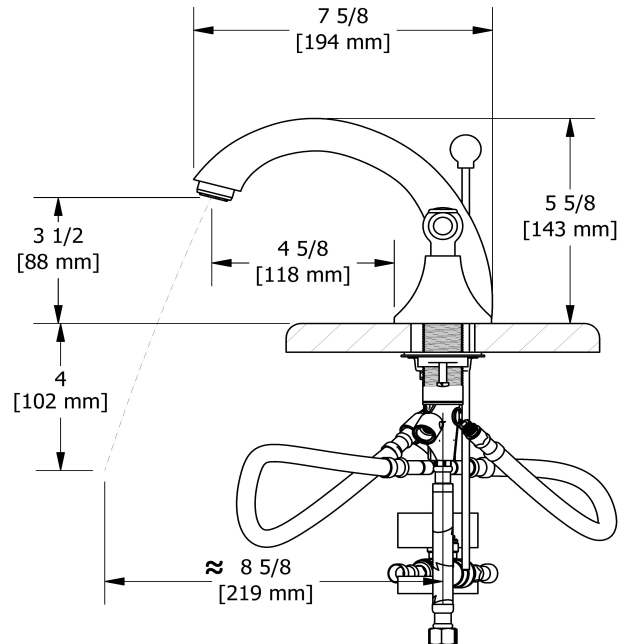

Certifications

- CSA B125.1
- NSF/ANSI standard 61 and 372
- ASME A112.18.1
- CMR248 Approval
- ADA