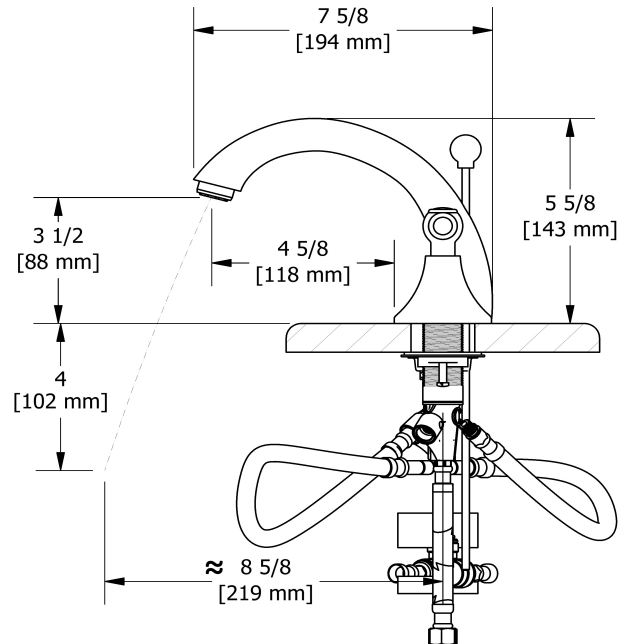

Certifications

- CSA B125.1
- NSF/ANSI standard 61 and 372
- ASME A112.18.1
- CMR248 Approval
- ADA