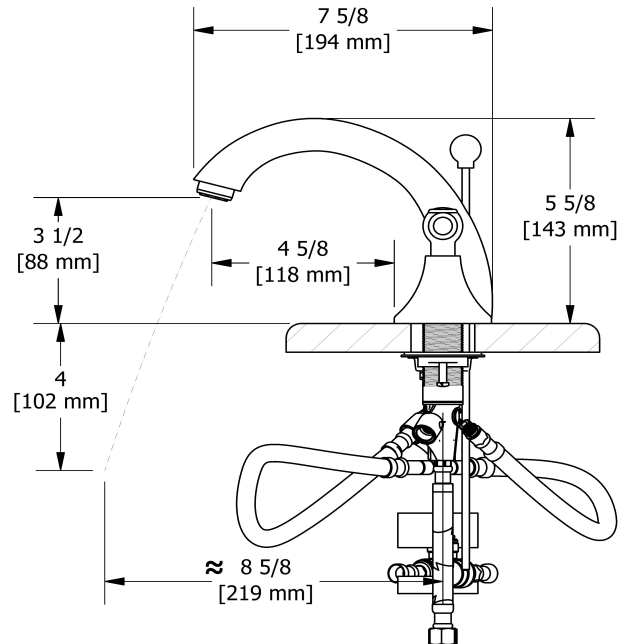

Certifications

- CSA B125.1
- NSF/ANSI standard 61 and 372
- ASME A112.18.1
- CMR248 Approval
- ADA