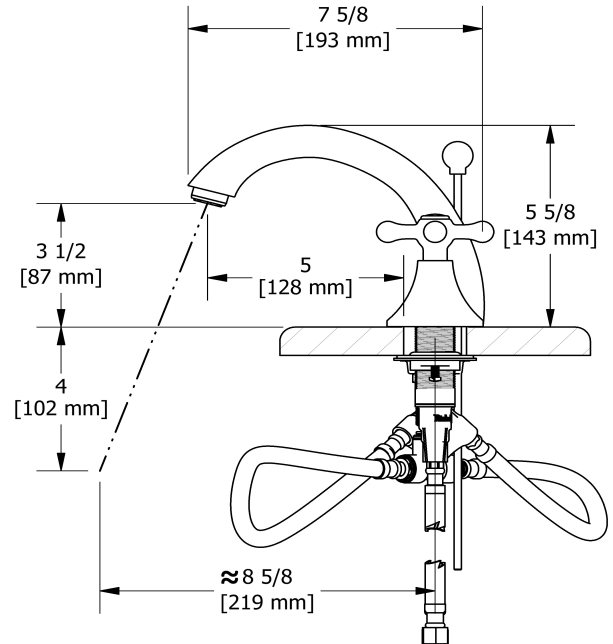

Certifications

- CSA B125.1
- NSF/ANSI standard 61 and 372
- ASME A112.18.1
- CMR248 Approval
- ADA