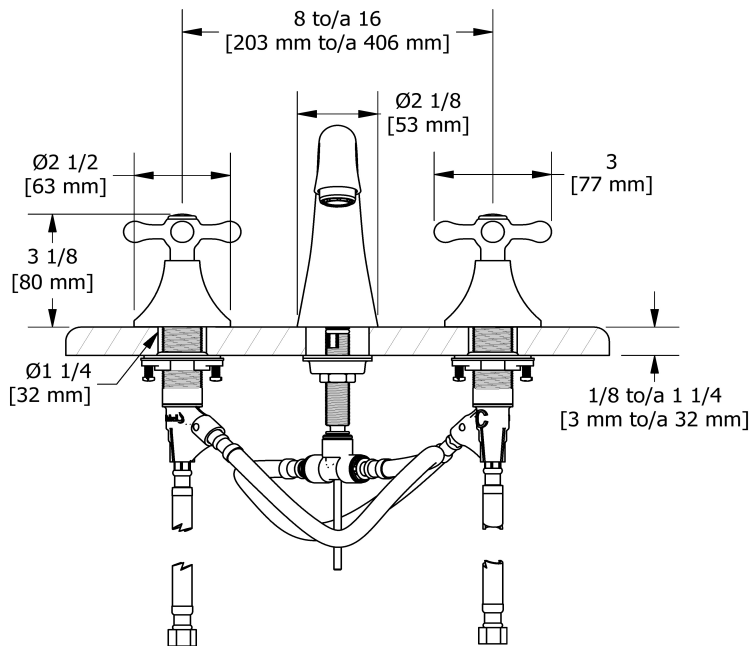

Certifications

- CSA B125.1
- NSF/ANSI standard 61 and 372
- ASME A112.18.1
- CMR248 Approval
- ADA