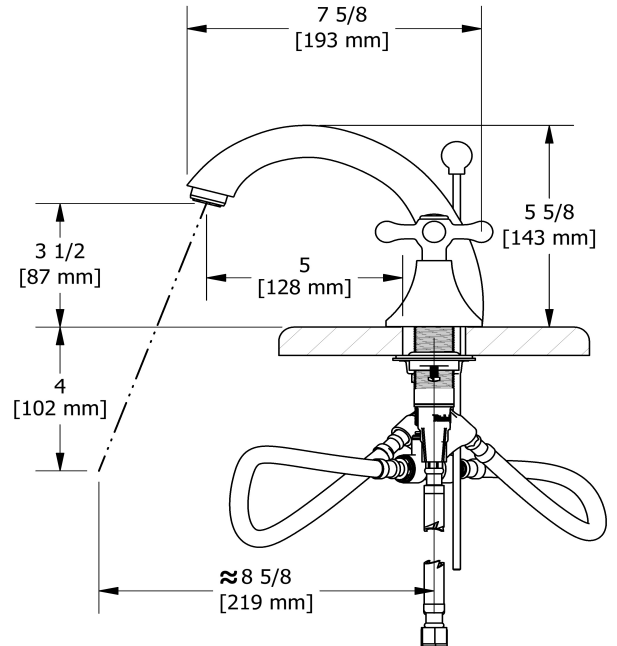

Certifications

- CSA B125.1
- NSF/ANSI standard 61 and 372
- ASME A112.18.1
- CMR248 Approval
- ADA