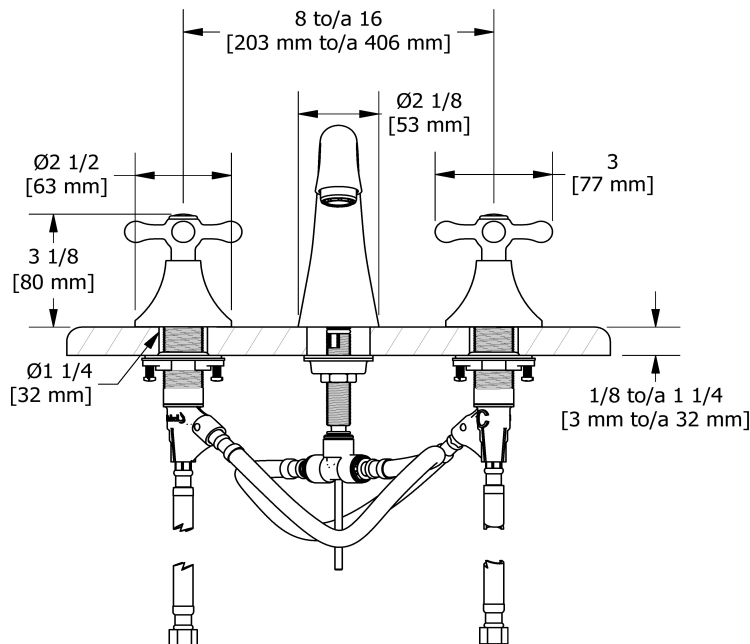

Certifications

- CSA B125.1
- NSF/ANSI standard 61 and 372
- ASME A112.18.1
- CMR248 Approval
- ADA