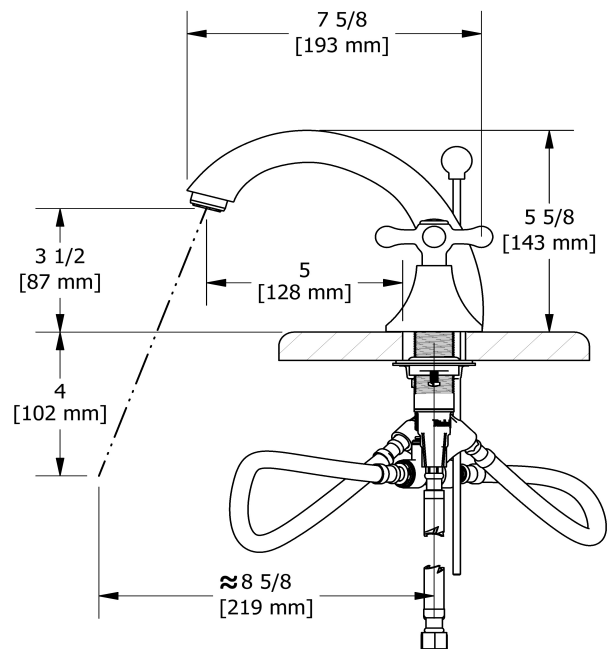

Certifications

- CSA B125.1
- NSF/ANSI standard 61 and 372
- ASME A112.18.1
- CMR248 Approval
- ADA