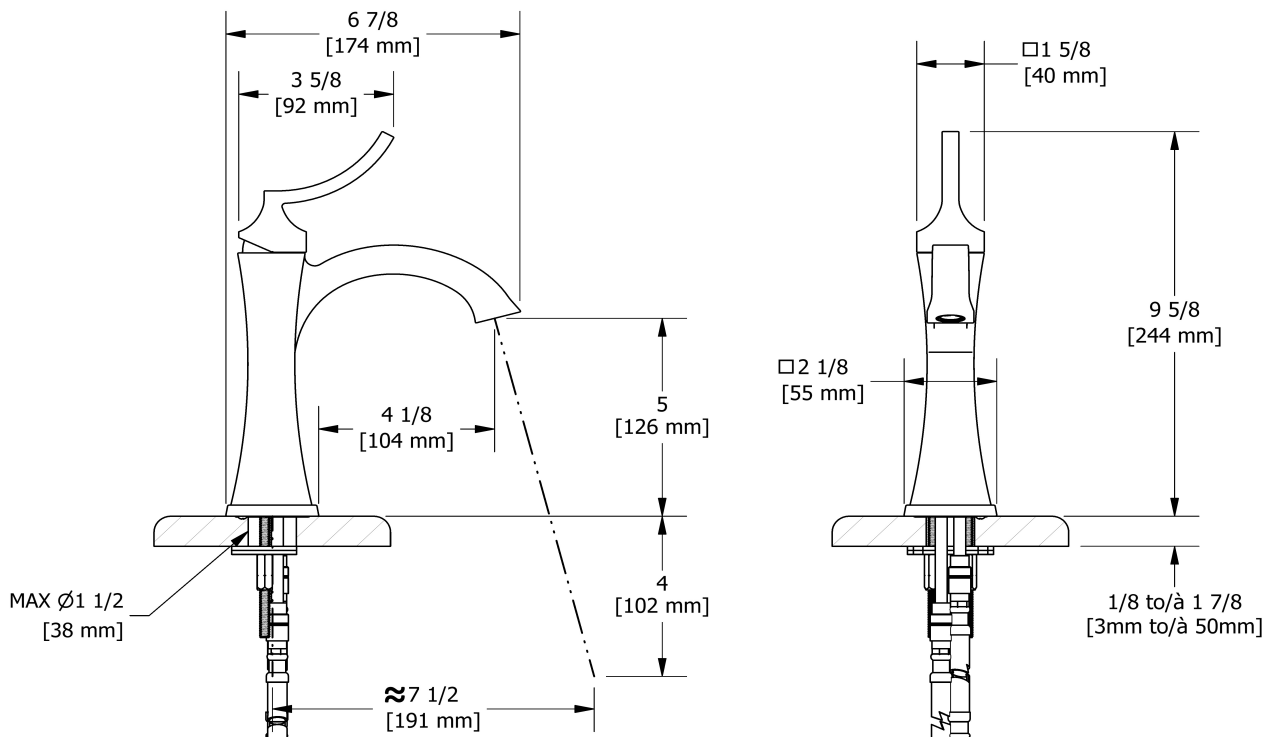

Certifications

- CSA B125.1
- NSF/ANSI standard 61 and 372
- ASME A112.18.1
- CMR248 Approval
- ADA