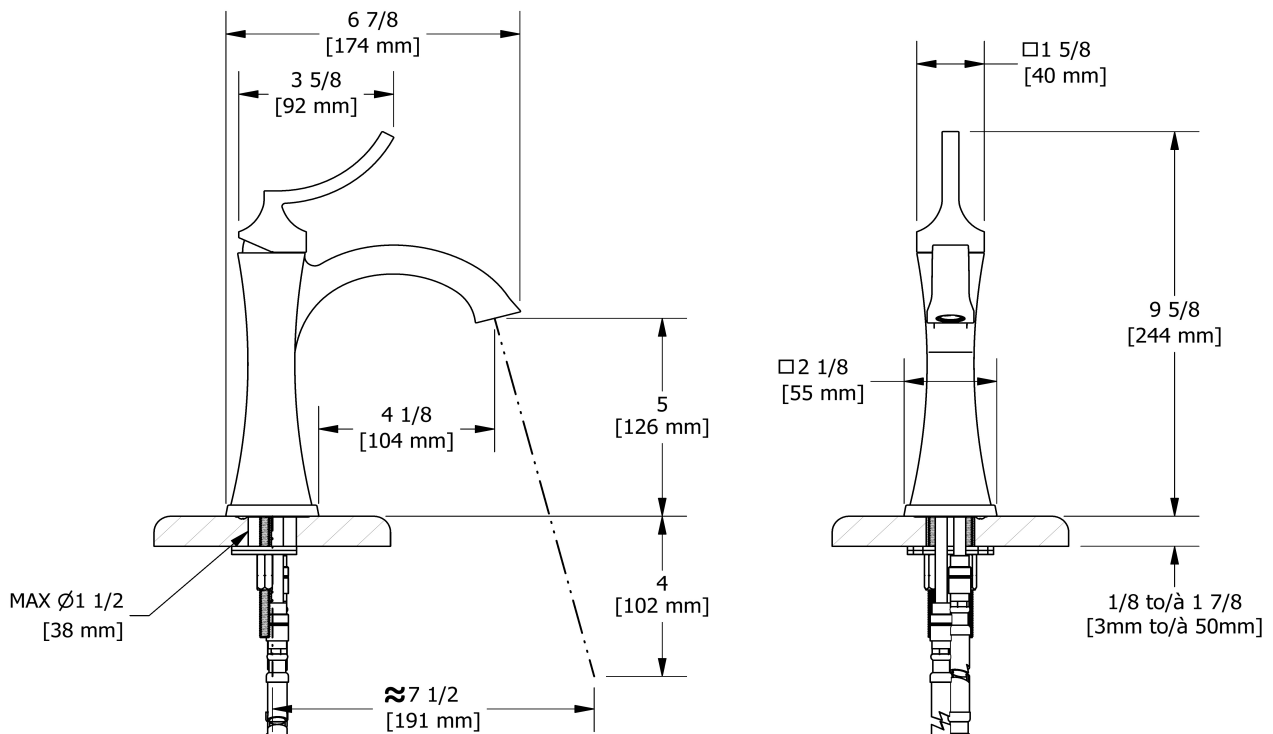

Certifications

- CSA B125.1
- NSF/ANSI standard 61 and 372
- ASME A112.18.1
- CMR248 Approval
- ADA

Sizes, models and finishes may differ from those presented.

Warranty

This **Riobel Inc.** product you have purchased carries a Limited Lifetime Warranty on the chrome, PVD finish, blacks and all working parts and is guaranteed from the initial purchase date against all manufacturing defects. All other finishes, including plastic components, are guaranteed for one year. All electric and/or electronic parts are covered by a 5-year limited warranty.

Customer Service

Ontario, West Canada : 888-287-5354 Quebec, Maritimes, United States : 866-473-8442