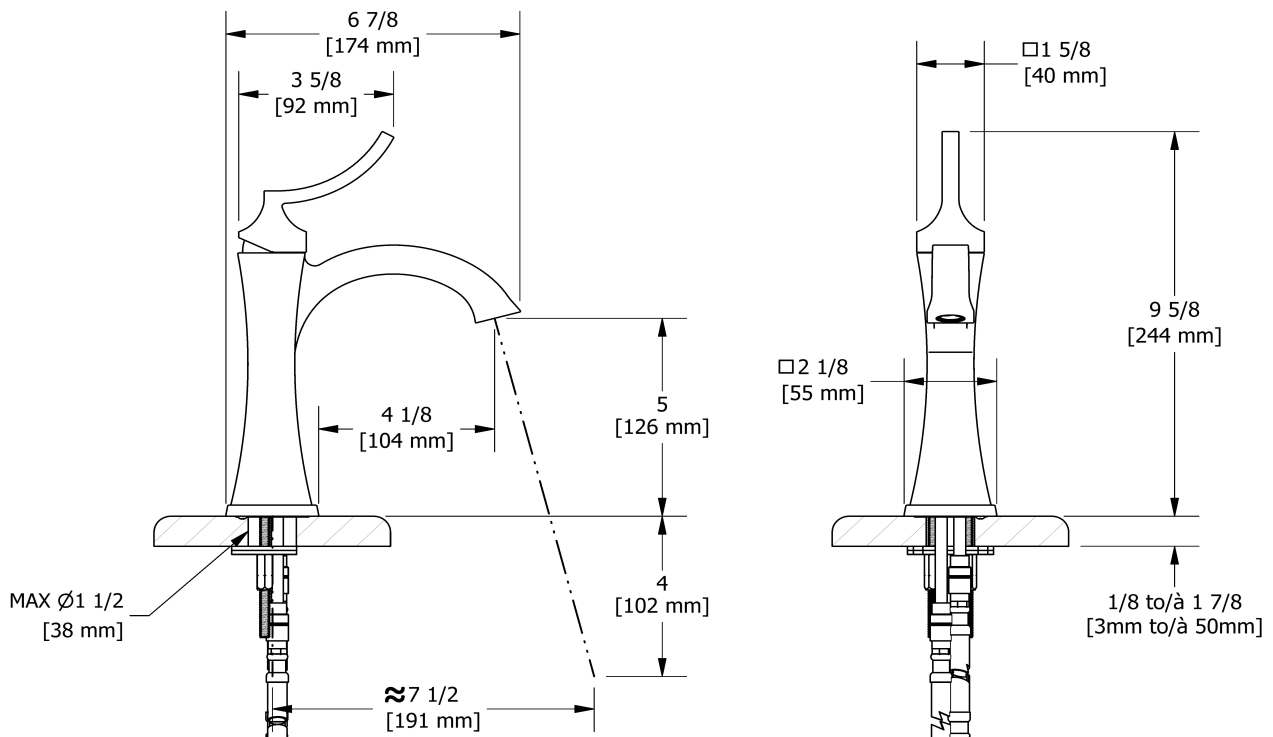

Certifications

- CSA B125.1
- NSF/ANSI standard 61 and 372
- ASME A112.18.1
- CMR248 Approval
- ADA

Sizes, models and finishes may differ from those presented.

Warranty

This **Riobel Inc.** product you have purchased carries a Limited Lifetime Warranty on the chrome, PVD finish, blacks and all working parts and is guaranteed from the initial purchase date against all manufacturing defects. All other finishes, including plastic components, are guaranteed for one year. All electric and/or electronic parts are covered by a 5-year limited warranty.

Customer Service

Ontario, West Canada : 888-287-5354 Quebec, Maritimes, United States : 866-473-8442