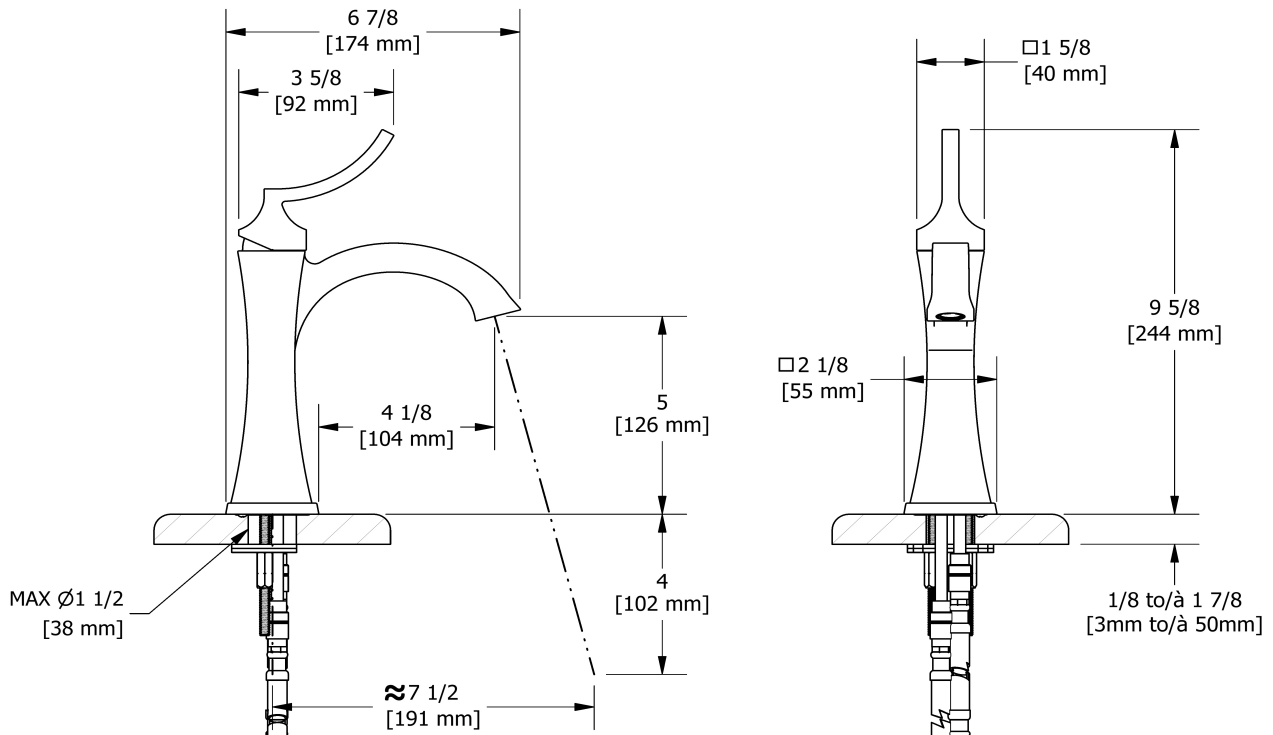

Certifications

- CSA B125.1
- NSF/ANSI standard 61 and 372
- ASME A112.18.1
- CMR248 Approval
- ADA

Sizes, models and finishes may differ from those presented.

Warranty

This **Riobel Inc.** product you have purchased carries a Limited Lifetime Warranty on the chrome, PVD finish, blacks and all working parts and is guaranteed from the initial purchase date against all manufacturing defects. All other finishes, including plastic components, are guaranteed for one year. All electric and/or electronic parts are covered by a 5-year limited warranty.

Customer Service

Ontario, West Canada : 888-287-5354 Quebec, Maritimes, United States : 866-473-8442