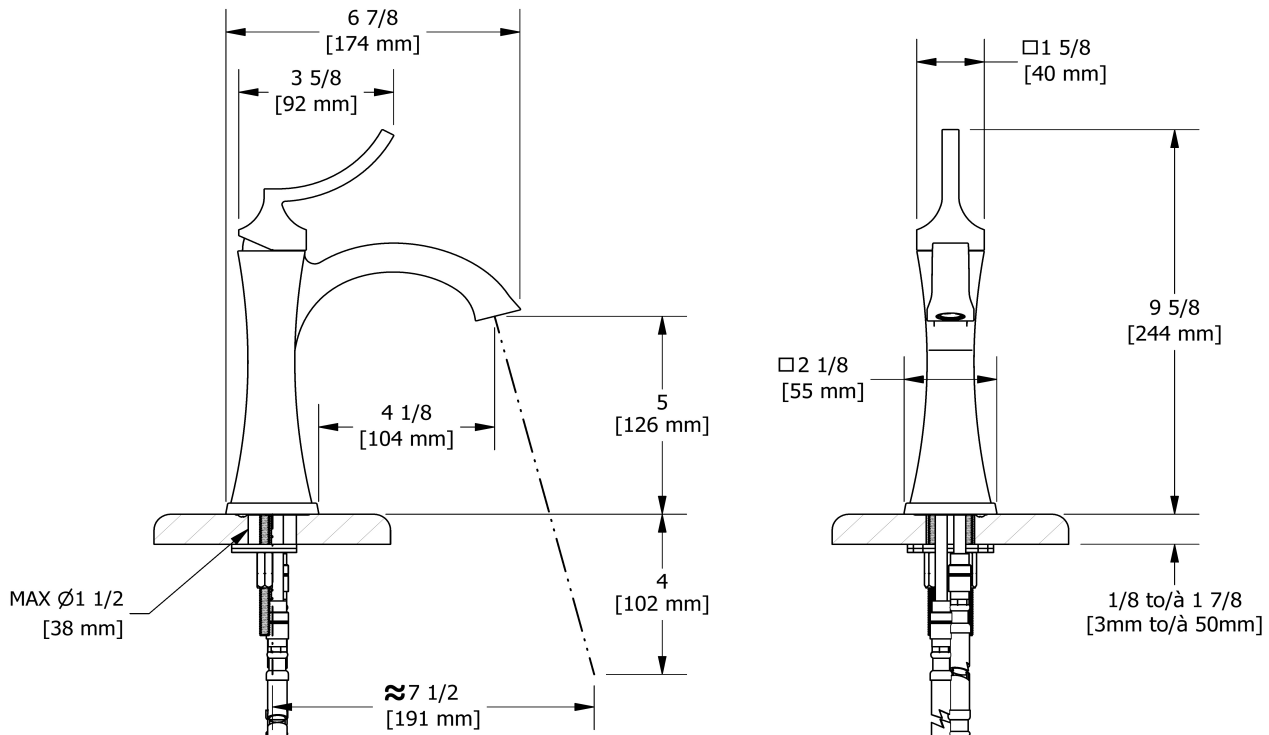

Certifications

- CSA B125.1
- NSF/ANSI standard 61 and 372
- ASME A112.18.1
- CMR248 Approval
- ADA

Sizes, models and finishes may differ from those presented.

Warranty

This **Riobel Inc.** product you have purchased carries a Limited Lifetime Warranty on the chrome, PVD finish, blacks and all working parts and is guaranteed from the initial purchase date against all manufacturing defects. All other finishes, including plastic components, are guaranteed for one year. All electric and/or electronic parts are covered by a 5-year limited warranty.

Customer Service

Ontario, West Canada : 888-287-5354 Quebec, Maritimes, United States : 866-473-8442