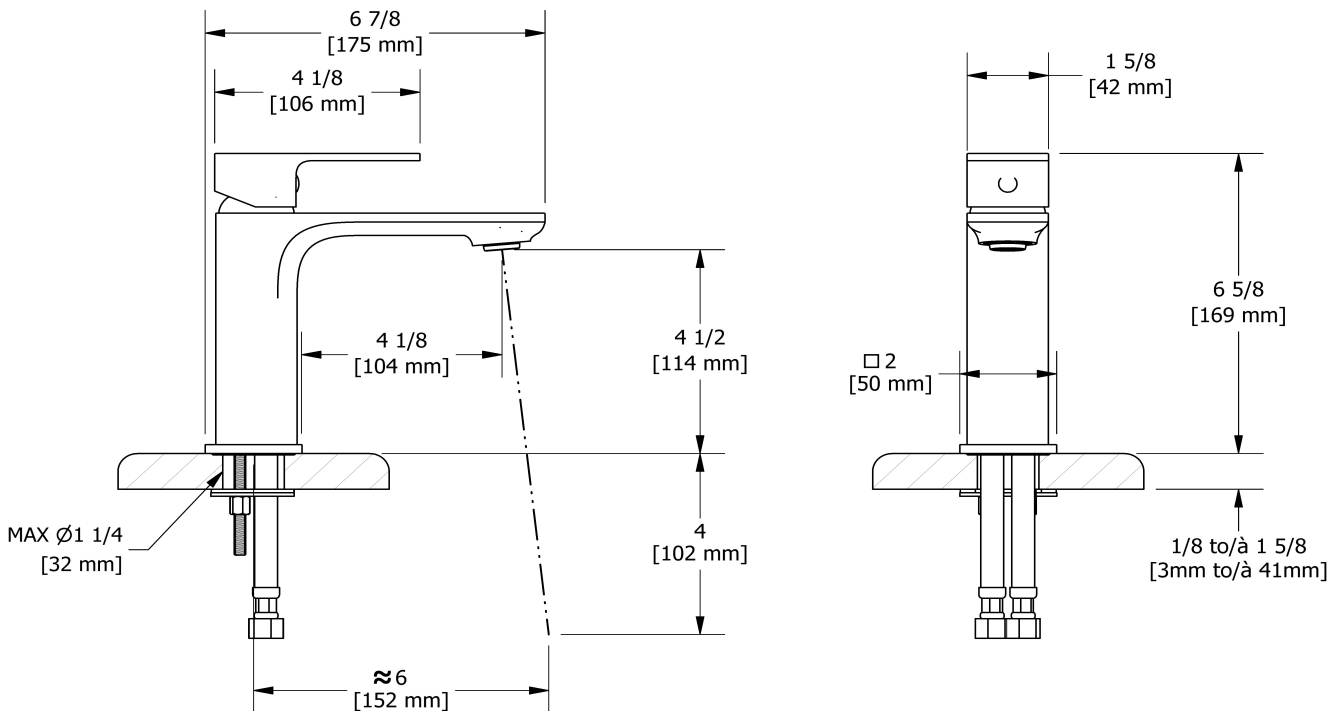

Certifications

- CSA B125.1
- NSF/ANSI standard 61 and 372
- ASME A112.18.1
- ADA

Sizes, models and finishes may differ from those presented.

Warranty

This **Riobel Inc.** product you have purchased carries a Limited Lifetime Warranty on the chrome, PVD finish, blacks and all working parts and is guaranteed from the initial purchase date against all manufacturing defects. All other finishes, including plastic components, are guaranteed for one year. All electric and/or electronic parts are covered by a 5-year limited warranty.

Customer Service

Ontario, West Canada : 888-287-5354 Quebec, Maritimes, United States : 866-473-8442