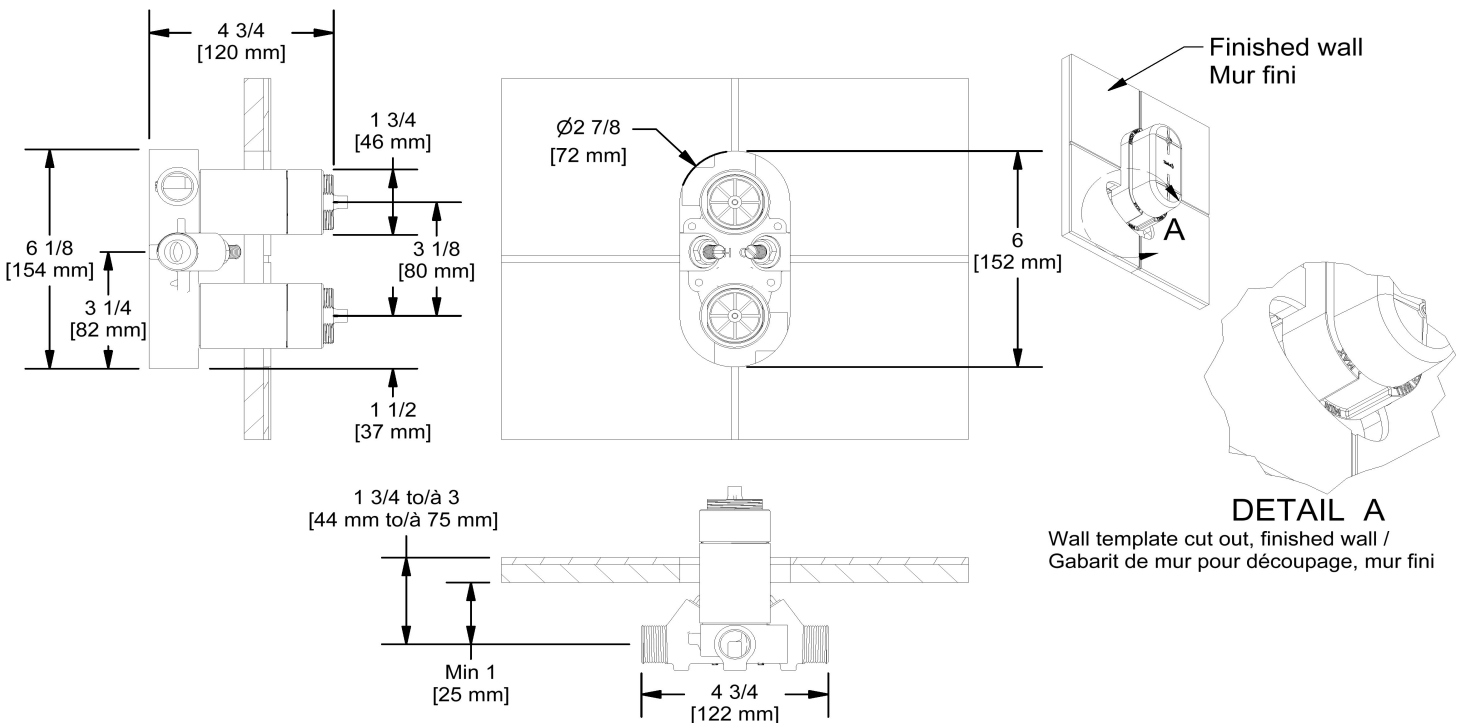

4-way no share Type T/P coaxial complete valve
EQ88

Specifications

Composition

- R46 - 4-way Type T/P 3/4" coaxial valve rough
- TEQ88C - 4-way no share Type T/P coaxial valve trim

Available colors

- BN : Brushed Nickel (PVD)

Available flows

- 37 L/min, 9.8 gpm (US) 60psi
- Type TP - For use with shower heads rated at 7L/min (1.8 gpm) or higher

Certifications

- CSA B125.1
- ASME A112.18.1
- ASSE 1016
- CMR248 Approval

Sizes, models and finishes may differ from thoses presented.

Customer Service

Ontario, West Canada : 888-287-5354 Quebec, Maritimes, United States : 866-473-8442

4-way Type T/P 3/4" coaxial valve rough
R46

Specifications

Descriptions

- Rough only
- 3/4" inlet male NPT
- Must be supplied with minimum 3/4" PEX , 3/4" EXPANSION PEX or 1/2" copper
- Four 1/2" outlets female NPT
- Service valves
- Test cap
- TXX46XX or TXX88XX trim required to complete