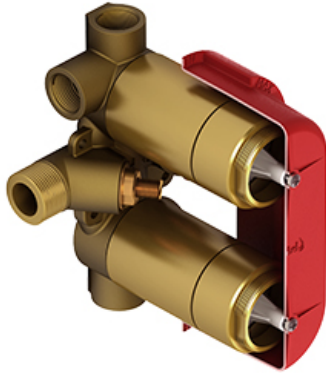

4-way no share Type T/P coaxial complete valve
EQ88

Specifications

Composition

- R46 - 4-way Type T/P 3/4" coaxial valve rough
- TEQ88C - 4-way no share Type T/P coaxial valve trim

Available colors

- BN : Brushed Nickel (PVD)

Available flows

- 37 L/min, 9.8 gpm (US) 60psi
- Type TP - For use with shower heads rated at 7L/min (1.8 gpm) or higher

Certifications

- CSA B125.1
- ASME A112.18.1
- ASSE 1016
- CMR248 Approval

Sizes, models and finishes may differ from thoses presented.

Customer Service

Ontario, West Canada : 888-287-5354 Quebec, Maritimes, United States : 866-473-8442

4-way Type T/P 3/4" coaxial valve rough
R46

Specifications

Descriptions

- Rough only
- 3/4" inlet male NPT
- Must be supplied with minimum 3/4" PEX , 3/4" EXPANSION PEX or 1/2" copper
- Four 1/2" outlets female NPT
- Service valves
- Test cap
- TXX46XX or TXX88XX trim required to complete