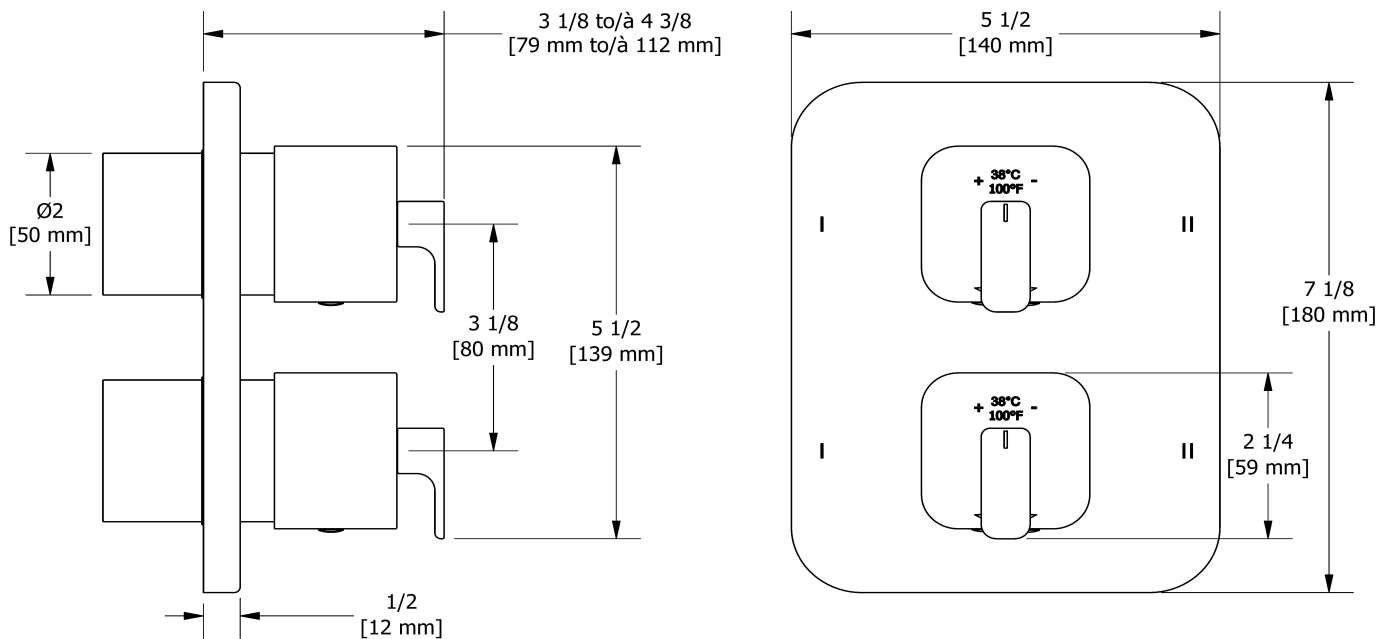

Certifications

- CSA B125.1
- ASME A112.18.1
- ASSE 1016
- CMR248 Approval

UPC®