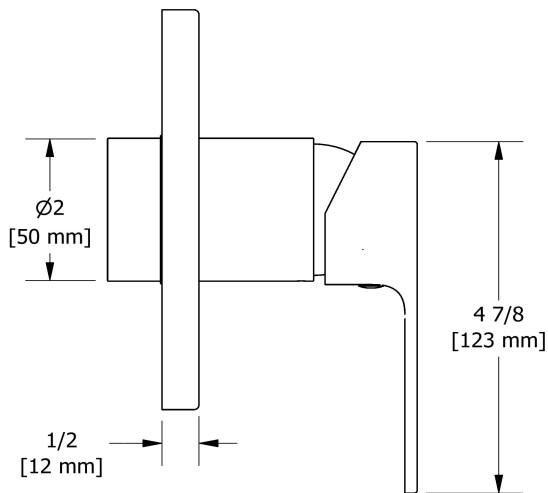

Sizes, models and finishes may differ from those presented.

Warranty

This **Riobel Inc.** product you have purchased carries a Limited Lifetime Warranty on the chrome, PVD finish, blacks and all working parts and is guaranteed from the initial purchase date against all manufacturing defects. All other finishes, including plastic components, are guaranteed for one year. All electric and/or electronic parts are covered by a 5-year limited warranty.

Customer Service

Ontario, West Canada : 888-287-5354 Quebec, Maritimes, United States : 866-473-8442