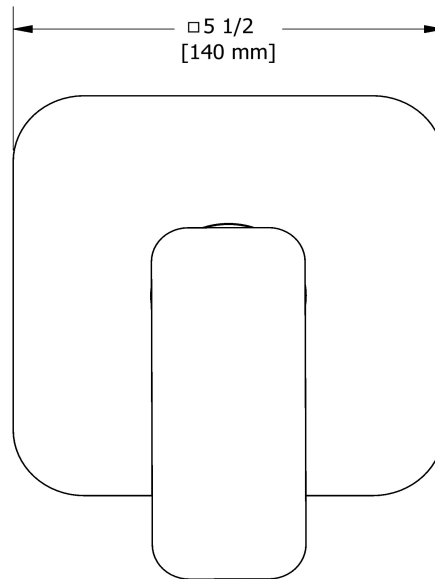

Sizes, models and finishes may differ from those presented.

Warranty

This **Riobel Inc.** product you have purchased carries a Limited Lifetime Warranty on the chrome, PVD finish, blacks and all working parts and is guaranteed from the initial purchase date against all manufacturing defects. All other finishes, including plastic components, are guaranteed for one year. All electric and/or electronic parts are covered by a 5-year limited warranty.

Customer Service

Ontario, West Canada : 888-287-5354 Quebec, Maritimes, United States : 866-473-8442