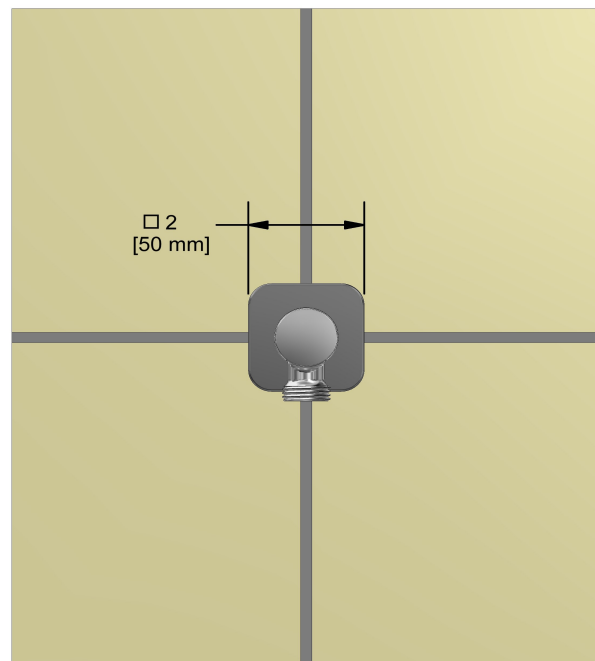

Sizes, models and finishes may differ from those presented.

Warranty

This **Riobel Inc.** product you have purchased carries a Limited Lifetime Warranty on the chrome, PVD finish, blacks and all working parts and is guaranteed from the initial purchase date against all manufacturing defects. All other finishes, including plastic components, are guaranteed for one year. All electric and/or electronic parts are covered by a 5-year limited warranty.

Customer Service

Ontario, West Canada : 888-287-5354 Quebec, Maritimes, United States : 866-473-8442