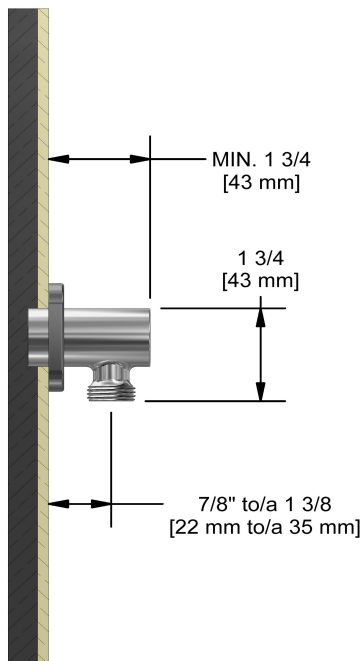

Sizes, models and finishes may differ from those presented.

Warranty

This **Riobel Inc.** product you have purchased carries a Limited Lifetime Warranty on the chrome, PVD finish, blacks and all working parts and is guaranteed from the initial purchase date against all manufacturing defects. All other finishes, including plastic components, are guaranteed for one year. All electric and/or electronic parts are covered by a 5-year limited warranty.

Customer Service

Ontario, West Canada : 888-287-5354 Quebec, Maritimes, United States : 866-473-8442