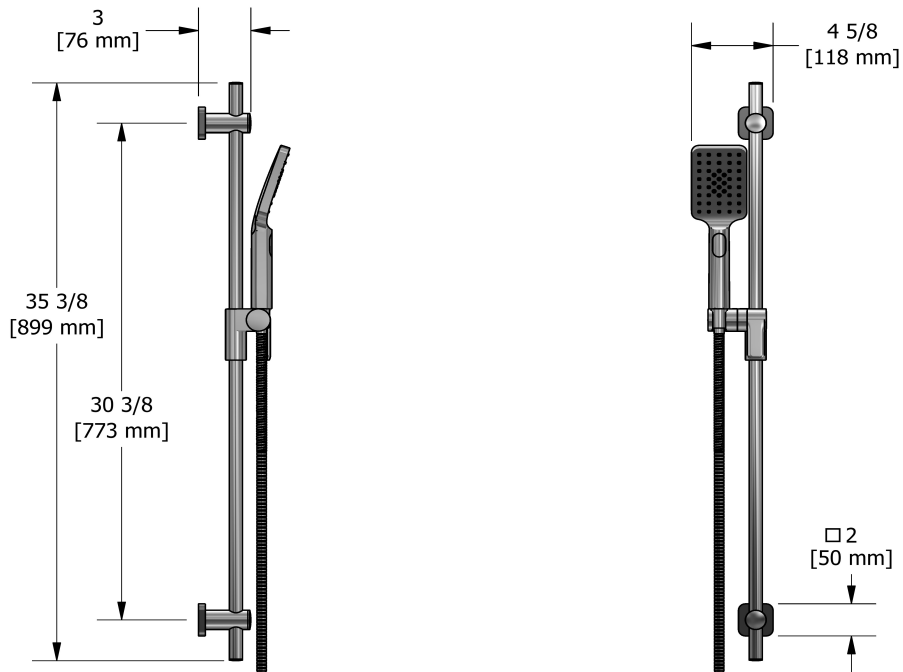

Certifications

- CSA B125.1
- ASME A112.18.1
- CMR248 Approval

Sizes, models and finishes may differ from thoses presented.

Warranty

This **Riobel Inc.** product you have purchased carries a Limited Lifetime Warranty on the chrome, PVD finish, blacks and all working parts and is guaranteed from the initial purchase date against all manufacturing defects. All other finishes, including plastic components, are guaranteed for one year. All electric and/or electronic parts are covered by a 5-year limited warranty.

Customer Service

Ontario, West Canada : 888-287-5354 Quebec, Maritimes, United States : 866-473-8442