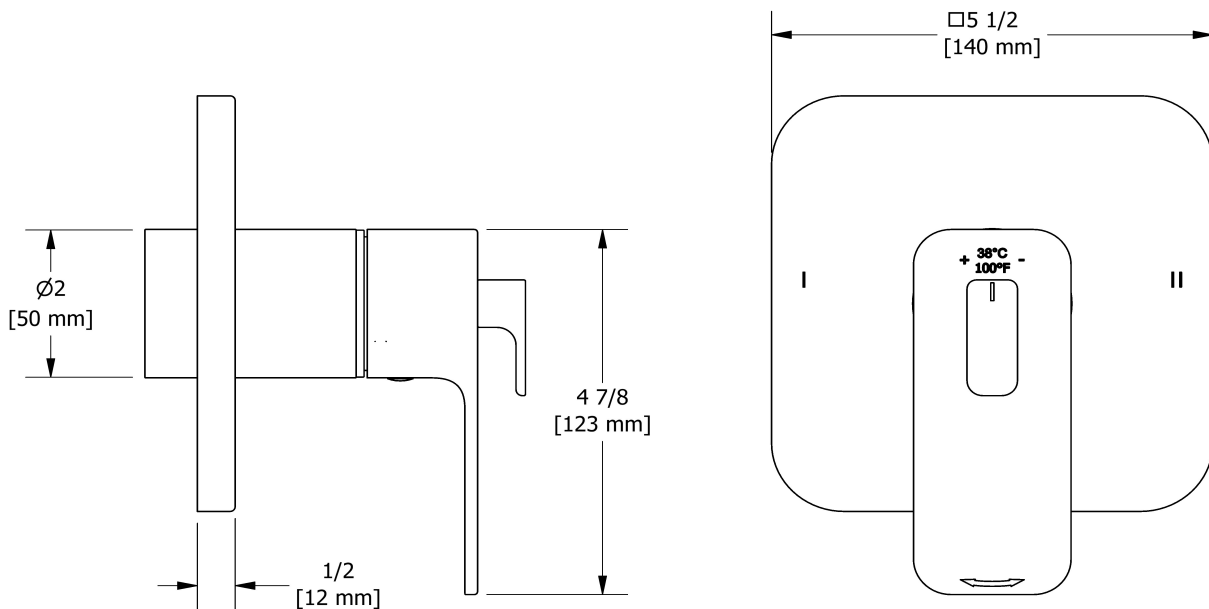

2-way no share Type T/P coaxial complete valve PEX
EQ44-SPEX

Specifications

Composition

- TEQ44C - 2-way no share Type T/P coaxial valve trim
- R23-SPEX - 2-way Type T/P coaxial valve rough PEX

Available colors

- C : Chrome
- BN : Brushed Nickel (PVD)

Available flows

- 24 L/min, 6.3 gpm (US) 60psi
- Type TP - For use with shower heads rated at 7L/min (1.8 gpm) or higher

Certifications

- CSA B125.1
- ASME A112.18.1
- ASSE 1016
- CMR248 Approval
- ADA

Customer Service

Ontario, West Canada : 888-287-5354 Quebec, Maritimes, United States : 866-473-8442

2-way no share Type T/P coaxial valve trim
TEQ44

Specifications

Descriptions

- R23, R23-SPEX or R23-EX rough required to complete
- 3 positions (OFF, 1, 2) no share
- Trim only
- Thermostatic/pressure balance coaxial cartridge with check valves

Customer Service

Ontario, West Canada : 888-287-5354 Quebec, Maritimes, United States : 866-473-8442

2-way Type T/P coaxial valve rough PEX
R23-SPEX

Specifications

Descriptions

- Service valves
- TXX23XX or TXX44XX trim required to complete
- Two 1/2" outlets PEX
- 1/2" inlet PEX
- Test cap
- Rough only