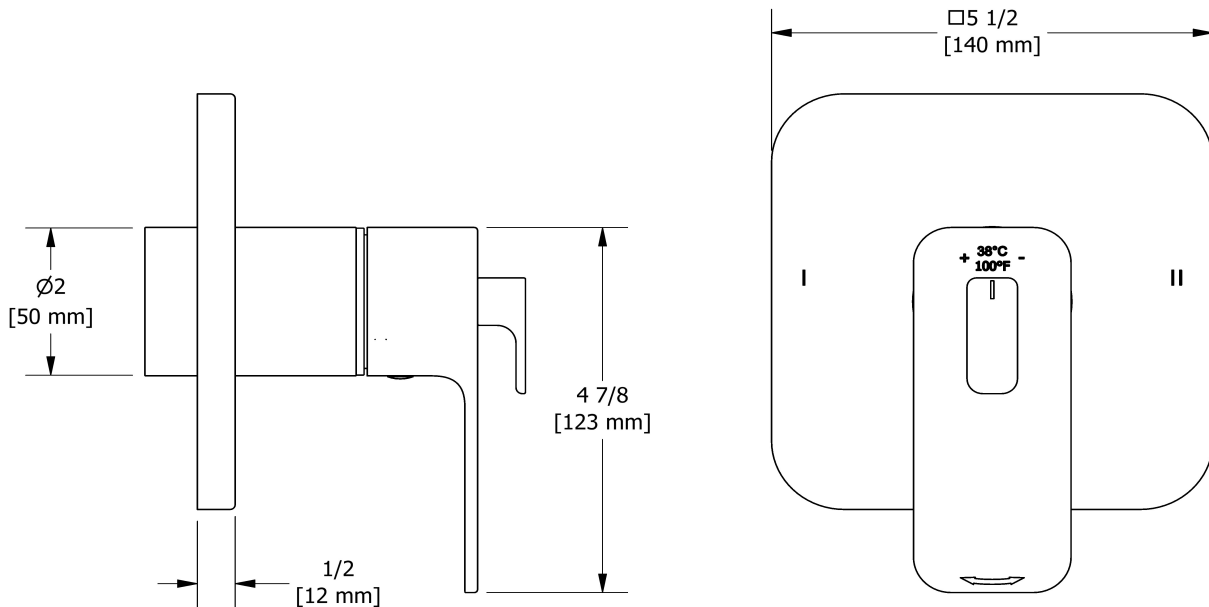

Sizes, models and finishes may differ from those presented.

Warranty

This **Riobel Inc.** product you have purchased carries a Limited Lifetime Warranty on the chrome, PVD finish, blacks and all working parts and is guaranteed from the initial purchase date against all manufacturing defects. All other finishes, including plastic components, are guaranteed for one year. All electric and/or electronic parts are covered by a 5-year limited warranty.

Customer Service

Ontario, West Canada : 888-287-5354 Quebec, Maritimes, United States : 866-473-8442