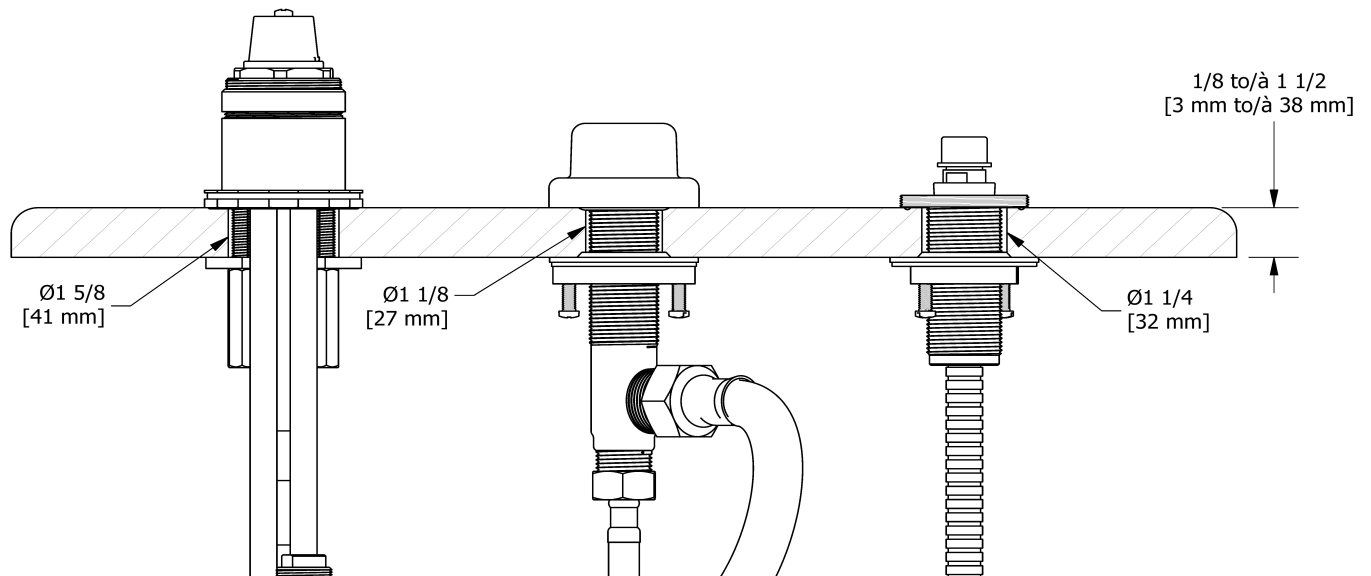

Sizes, models and finishes may differ from those presented.

Warranty

This **Riobel Inc.** product you have purchased carries a Limited Lifetime Warranty on the chrome, PVD finish, blacks and all working parts and is guaranteed from the initial purchase date against all manufacturing defects. All other finishes, including plastic components, are guaranteed for one year. All electric and/or electronic parts are covered by a 5-year limited warranty.

Customer Service

Ontario, West Canada : 888-287-5354 Quebec, Maritimes, United States : 866-473-8442

2020.06.13