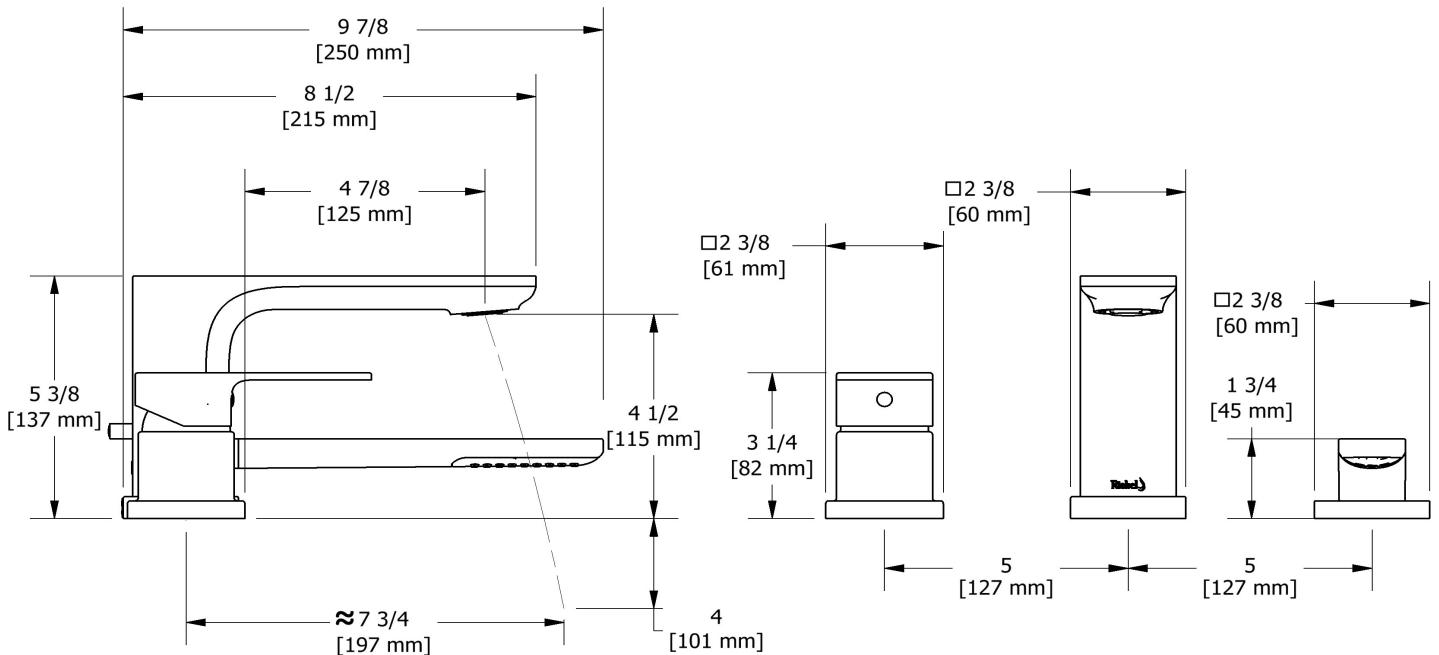

Sizes, models and finishes may differ from those presented.

Warranty

This **Riobel Inc.** product you have purchased carries a **Limited Lifetime Warranty** on the chrome, PVD finish, blacks and all working parts and is guaranteed from the initial purchase date against all **manufacturing defects**. All other finishes, including plastic components, are guaranteed for one year. All electric and/or electronic parts are covered by a 5-year limited warranty.

Customer Service

Ontario, West Canada : 888-287-5354 Quebec, Maritimes, United States : 866-473-8442