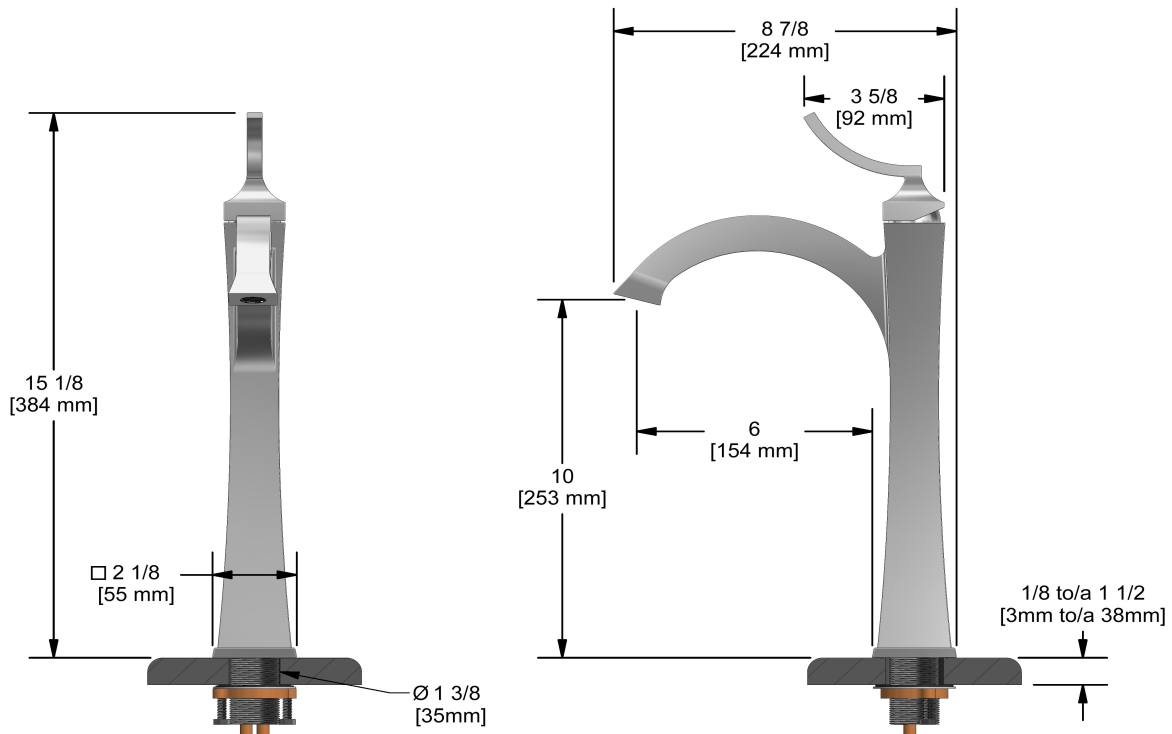

Single hole lavatory faucet
EL01

Specifications

Descriptions

- 3/8" speedway compression
- Ceramic cartridge
- No drain

Available colors

- C : Chrome
- BN : Brushed Nickel (PVD)
- PN : Polished Nickel (PVD)

Available flows

- 5.7 L/min, 1.5 gpm (US) 60psi *
- 1.9 L/min, 0.5 gpm (US) 60psi (**EL01-05**)
- 3.7 L/min, 1 gpm (US) 60psi (**EL01-10**)

EPA certification applicable to the indicated model only

Certifications

- CSA B125.1
- NSF/ANSI standard 61 and 372
- ASME A112.18.1
- CMR248 Approval
- ADA

Sizes, models and finishes may differ from those presented.

Warranty

This **Riobel Inc.** product you have purchased carries a Limited Lifetime Warranty on the chrome, PVD finish, blacks and all working parts and is guaranteed from the initial purchase date against all manufacturing defects. All other finishes, including plastic components, are guaranteed for one year. All electric and/or electronic parts are covered by a 5-year limited warranty.