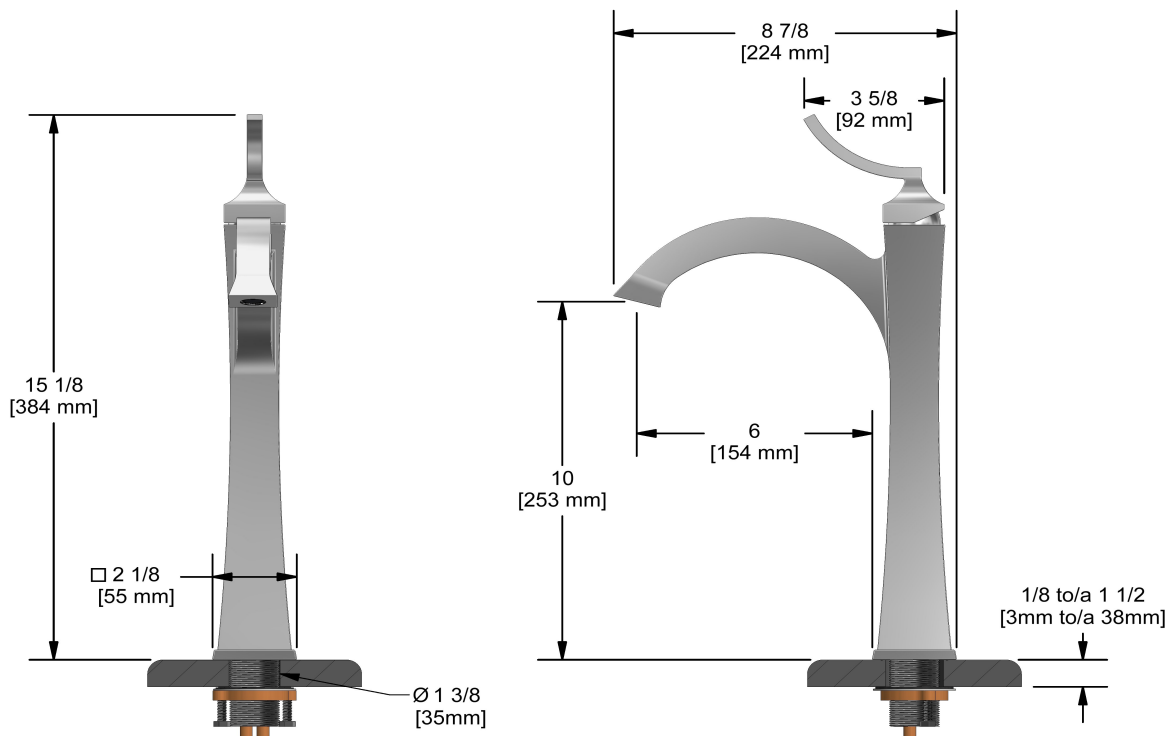

Single hole lavatory faucet

EL01

Specifications

Descriptions

- 3/8" speedway compression
- Ceramic cartridge
- No drain

Available colors

- C : Chrome
- BN : Brushed Nickel (PVD)
- PN : Polished Nickel (PVD)

Available flows

- 5.7 L/min, 1.5 gpm (US) 60psi *
- 1.9 L/min, 0.5 gpm (US) 60psi (EL01-05)
- 3.7 L/min, 1 gpm (US) 60psi (EL01-10)

EPA certification applicable to the indicated model only

Certifications

- CSA B125.1
- NSF/ANSI standard 61 and 372
- ASME A112.18.1
- CMR248 Approval
- ADA

Sizes, models and finishes may differ from those presented.

Warranty

This **Riobel Inc.** product you have purchased carries a Limited Lifetime Warranty on the chrome, PVD finish, blacks and all working parts and is guaranteed from the initial purchase date against all manufacturing defects. All other finishes, including plastic components, are guaranteed for one year. All electric and/or electronic parts are covered by a 5-year limited warranty.