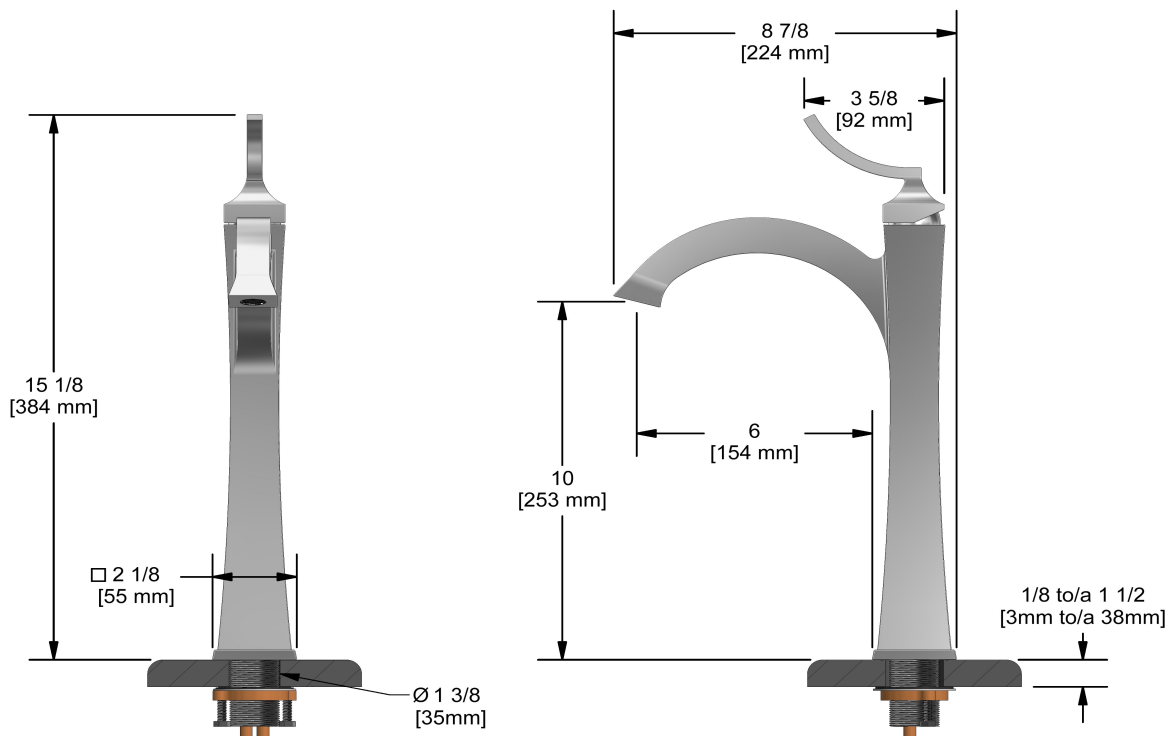

Certifications

- CSA B125.1
- NSF/ANSI standard 61 and 372
- ASME A112.18.1
- CMR248 Approval
- ADA