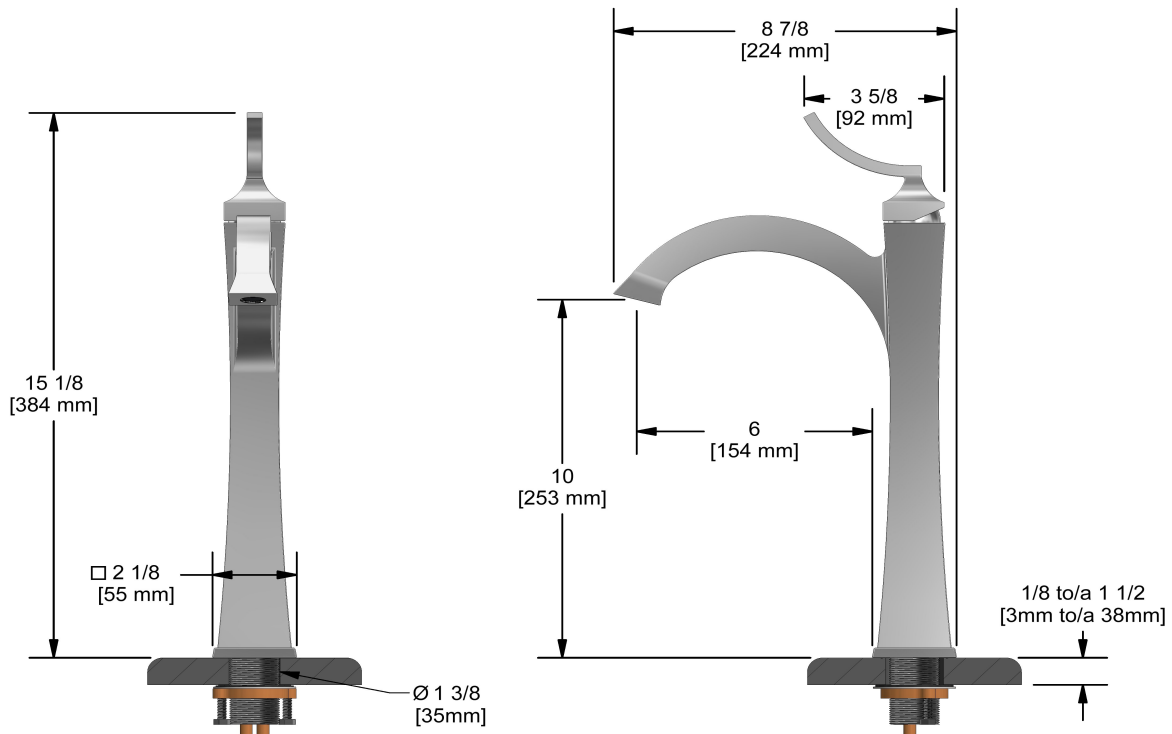

Single hole lavatory faucet

EL01

Specifications

Descriptions

- 3/8" speedway compression
- Ceramic cartridge
- No drain

Available colors

- C : Chrome
- BN : Brushed Nickel (PVD)
- PN : Polished Nickel (PVD)

Available flows

- 5.7 L/min, 1.5 gpm (US) 60psi *
- 1.9 L/min, 0.5 gpm (US) 60psi (EL01-05)
- 3.7 L/min, 1 gpm (US) 60psi (EL01-10)

EPA certification applicable to the indicated model only

Certifications

- CSA B125.1
- NSF/ANSI standard 61 and 372
- ASME A112.18.1
- CMR248 Approval
- ADA

Sizes, models and finishes may differ from those presented.

Warranty

This **Riobel Inc.** product you have purchased carries a Limited Lifetime Warranty on the chrome, PVD finish, blacks and all working parts and is guaranteed from the initial purchase date against all manufacturing defects. All other finishes, including plastic components, are guaranteed for one year. All electric and/or electronic parts are covered by a 5-year limited warranty.