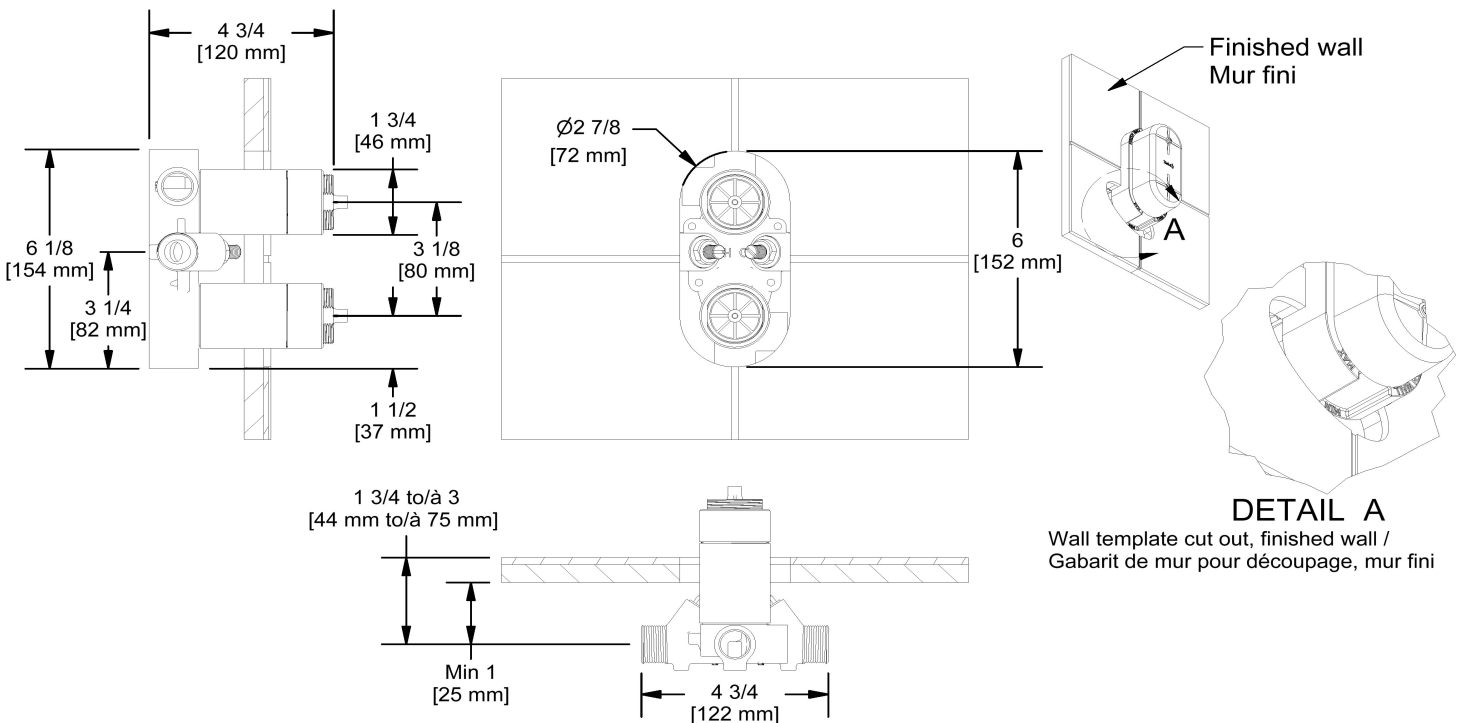

Certifications

- CSA B125.1
- ASME A112.18.1
- ASSE 1016
- CMR248 Approval

UPC®