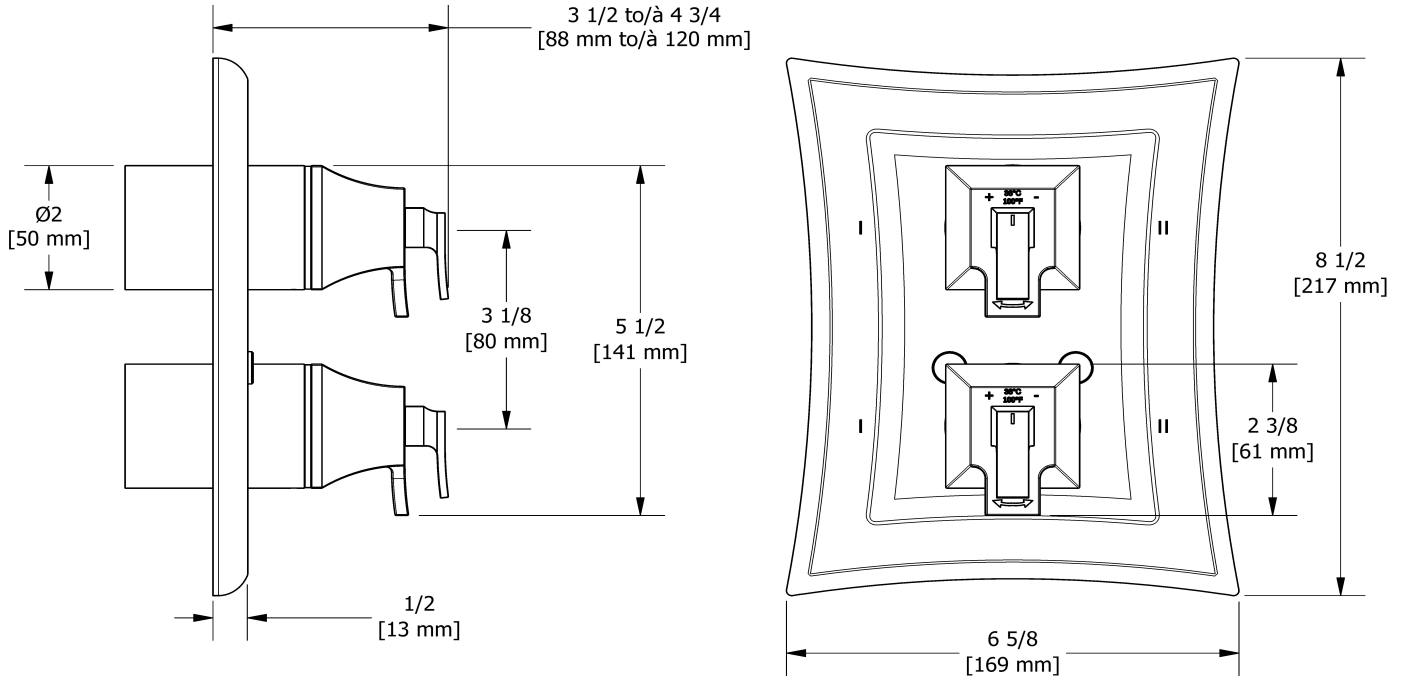

Certifications

- CSA B125.1
- ASME A112.18.1
- ASSE 1016
- CMR248 Approval

cUPC®