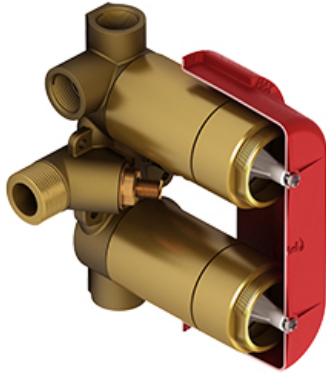

4-way no share Type T/P coaxial complete valve
EF88

cUPC®

Specifications

Composition

- R46 - 4-way Type T/P ¾" coaxial valve rough
- TEF88C - 4-way no share Type T/P coaxial valve trim

Available flows

- 37 L/min, 9.8 gpm (US) 60psi
- Type TP - For use with shower heads rated at 7L/min (1.8 gpm) or higher

Customer Service

Ontario, West Canada : 888-287-5354 Quebec, Maritimes, United States : 866-473-8442

4-way Type T/P 3/4" coaxial valve rough
R46

Specifications

Descriptions

- Rough only
- 3/4" inlet male NPT
- Must be supplied with minimum 3/4" PEX , 3/4" EXPANSION PEX or 1/2" copper
- Four 1/2" outlets female NPT
- Service valves
- Test cap
- TXX46XX or TXX88XX trim required to complete