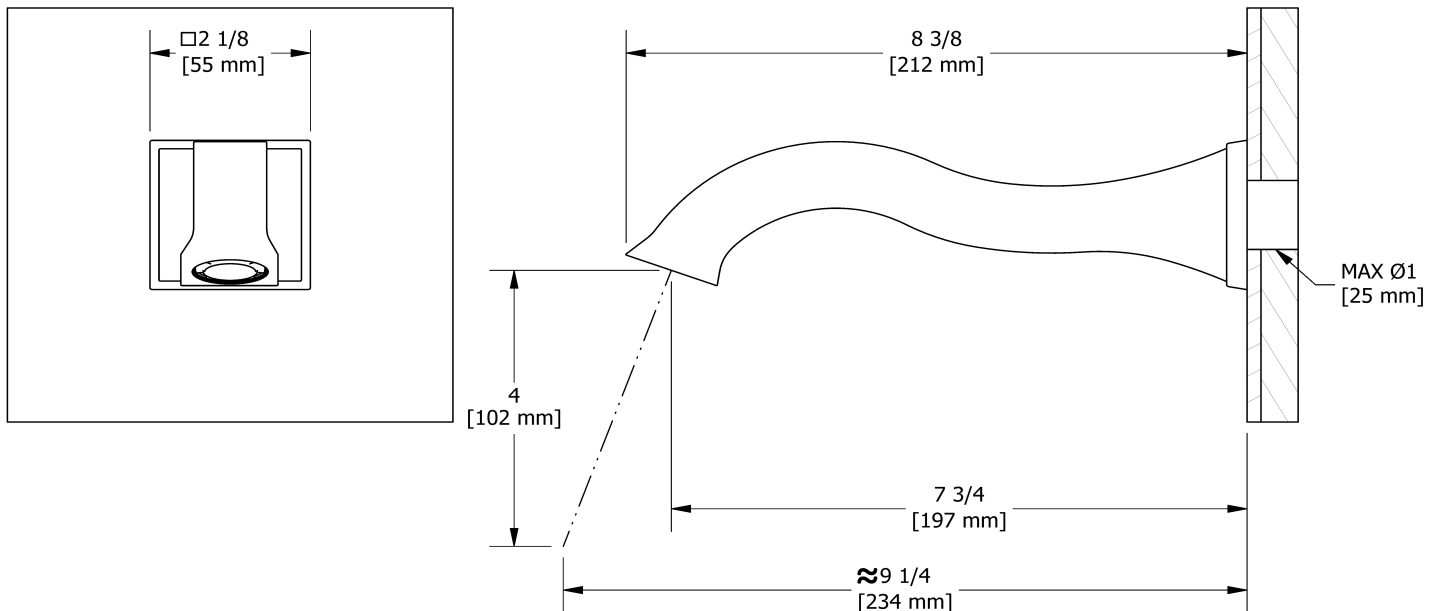

Sizes, models and finishes may differ from those presented.

Warranty

This **Riobel Inc.** product you have purchased carries a Limited Lifetime Warranty on the chrome, PVD finish, blacks and all working parts and is guaranteed from the initial purchase date against all manufacturing defects. All other finishes, including plastic components, are guaranteed for one year. All electric and/or electronic parts are covered by a 5-year limited warranty.

Customer Service

Ontario, West Canada : 888-287-5354 Quebec, Maritimes, United States : 866-473-8442